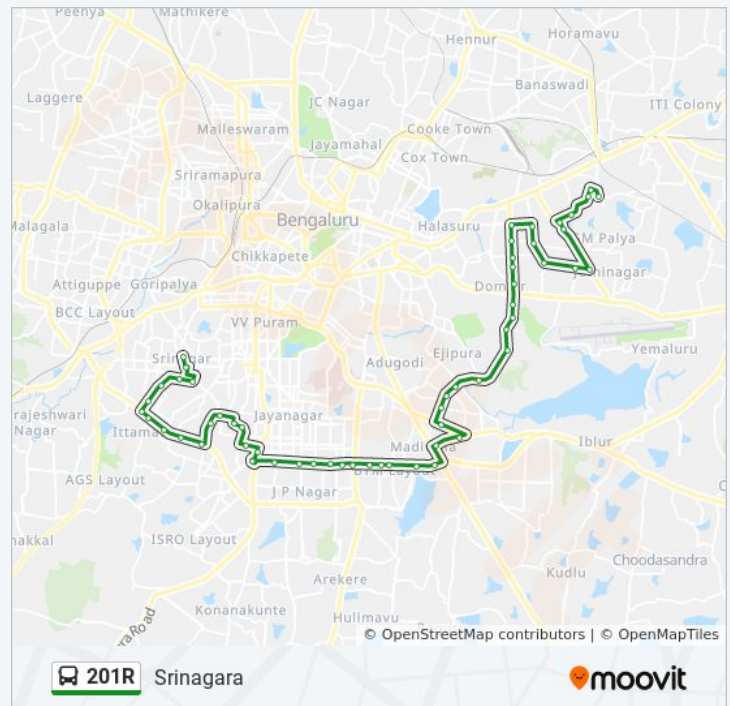

### 201R bus Info

**Direction:** Srinagara

**Stops:** 55

**Trip Duration:** 70 min

**Line Summary:**

Marenahalli

Sri Raghavendra Swamy Temple

Sangam Circle