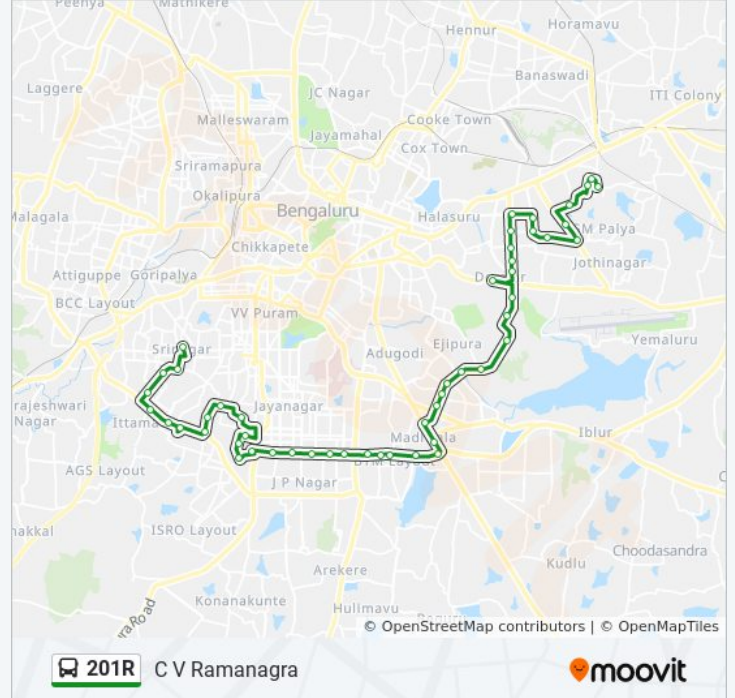

B.E.M.L.Gate

Geetanjali Layout

Bagmane Tech Park

D.R.D.O. Quarters Phase 1

C.G.H.S. Nagavarapalya

C.V. Raman Nagara

**Direction: Srinagara**

55 stops

[VIEW LINE SCHEDULE](#)

C.V. Raman Nagara