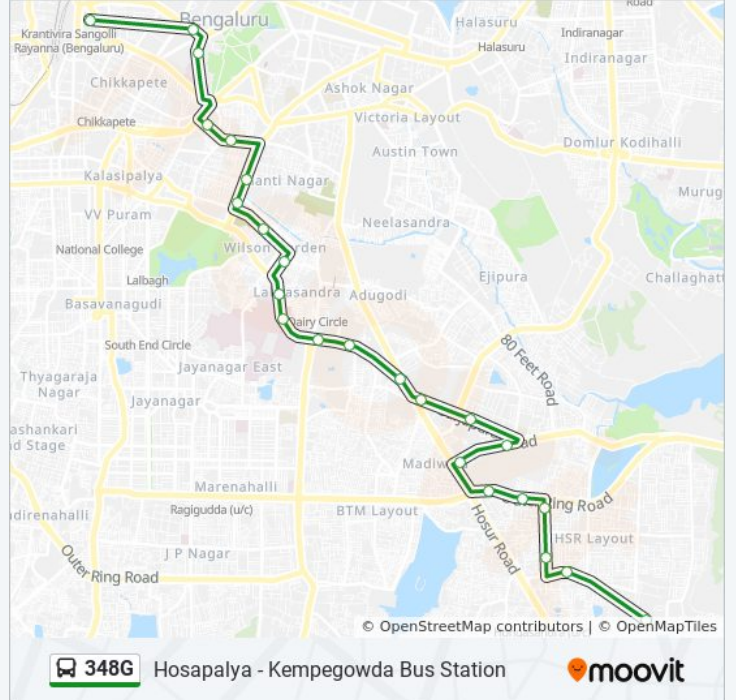

 **348G**

Hosapallya - Kempegowda Bus Station

Get The App

The 348G bus line (Hosapallya - Kempegowda Bus Station) has 2 routes. For regular weekdays, their operation hours are: (1) Hosapallya: 06:30 - 20:45(2) Kempegowda Bus Station: 05:30 - 19:10
Use the Moovit App to find the closest 348G bus station near you and find out when is the next 348G bus arriving.

Direction: Hosapallya

24 stops

[VIEW LINE SCHEDULE](#)

Kempegowda Bus Station
Maharani College
K.R.Circle
Corporation
Subbaiah Circle
K.H.Road
Shanthinagara
Wilson Garden Police Station
Wilson Garden 12th Cross
Lakkasandra
Nimhans Hospital
Bengaluru Dairy Circle
Muneshwara Temple
Hosur Road Junction
St Johns Hospital
Koramangala Water Tank
Krupanidhi College Madiwala
Madiwala
Central Silk Board
S.I.Apartment (H.S.R.Layout)
5th Main H.S.R.Layout
Salarpuria Apartment

348G bus Info

Direction: Hosapallya

Stops: 24

Trip Duration: 34 min

Line Summary:

Mangammanapalya

I.T.I.Layout

Direction: Kempegowda Bus Station

21 stops

[VIEW LINE SCHEDULE](#)

Hosapallya

I.T.I.Layout

Mangammanapalya

Salarpuria Apartment

5th Main H.S.R.Layout

S.I.Apartment (H.S.R.Layout)