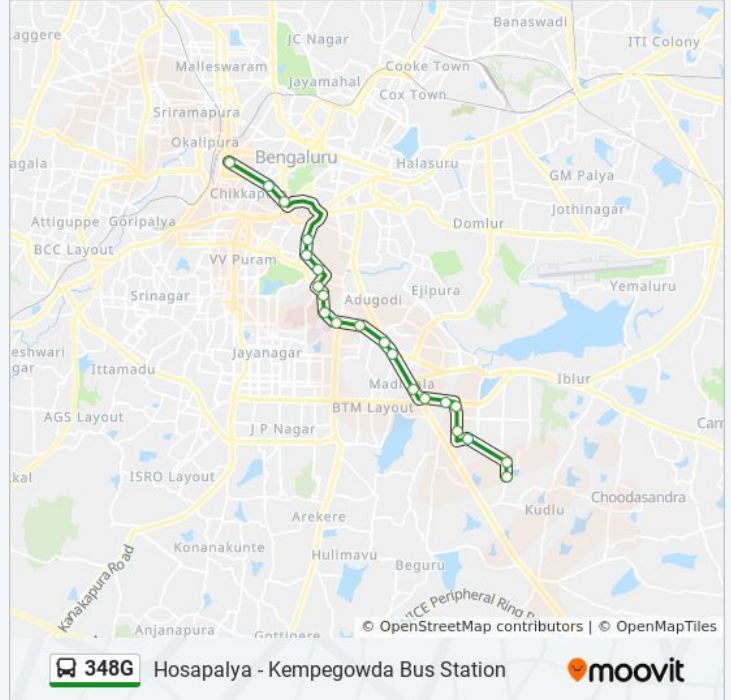

 **348G**

Hosapallya - Kempegowda Bus Station

Get The App

The 348G bus line (Hosapallya - Kempegowda Bus Station) has 2 routes. For regular weekdays, their operation hours are: (1) Hosapallya: 06:30 - 20:45(2) Kempegowda Bus Station: 05:30 - 19:10
Use the Moovit App to find the closest 348G bus station near you and find out when is the next 348G bus arriving.

348G bus Info

Direction: Hosapallya

Stops: 24

Trip Duration: 34 min

Line Summary:

Mangammanapalya

I.T.I.Layout

Direction: Kempegowda Bus Station

Wilson Garden 10th Cross

Wilson Garden Police Station

Shanthinagara Bus Station

K.H.Road

348G bus Time Schedule

Kempegowda Bus Station Route Timetable:

Sunday	05:30 - 19:10
Monday	05:30 - 19:10
Tuesday	05:30 - 19:10
Wednesday	05:30 - 19:10
Thursday	05:30 - 19:10
Friday	05:30 - 19:10
Saturday	05:30 - 19:10

348G bus Info

Direction: Kempegowda Bus Station

Stops: 21

Trip Duration: 34 min

Line Summary:

St. Marthas Hospital Corporation

Mysore Bank

Kempegowda Bus Station