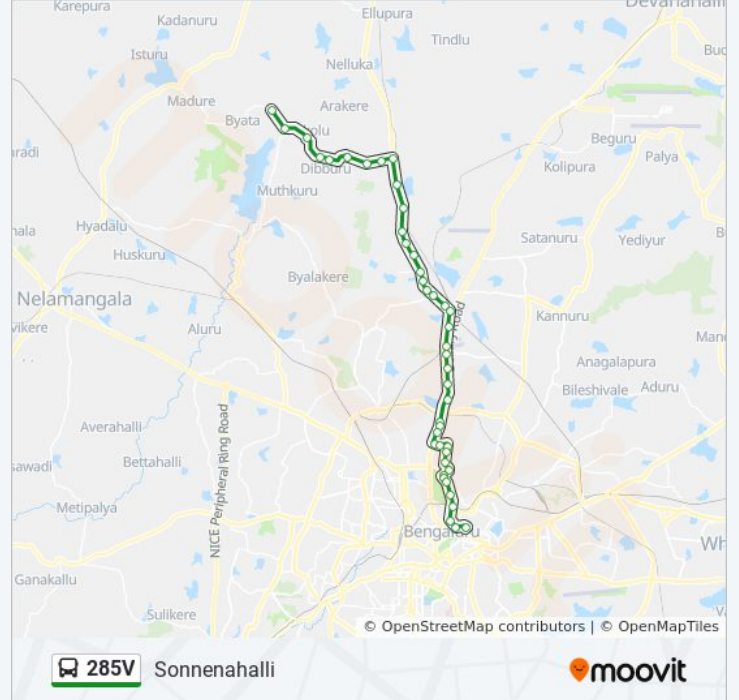

Ittagalpura Gate

Cable Factory Ittagallapura

Dibbur Cross

Seethakempanahalli Gate

Kakolu

K.M.F

Sonnenahalli

285V bus time schedules and route maps are available in an offline PDF at [moovitapp.com](https://moovitapp.com). Use the [Moovit App](#) to see live bus times, train schedule or subway schedule, and step-by-step directions for all public transit in Bengaluru.