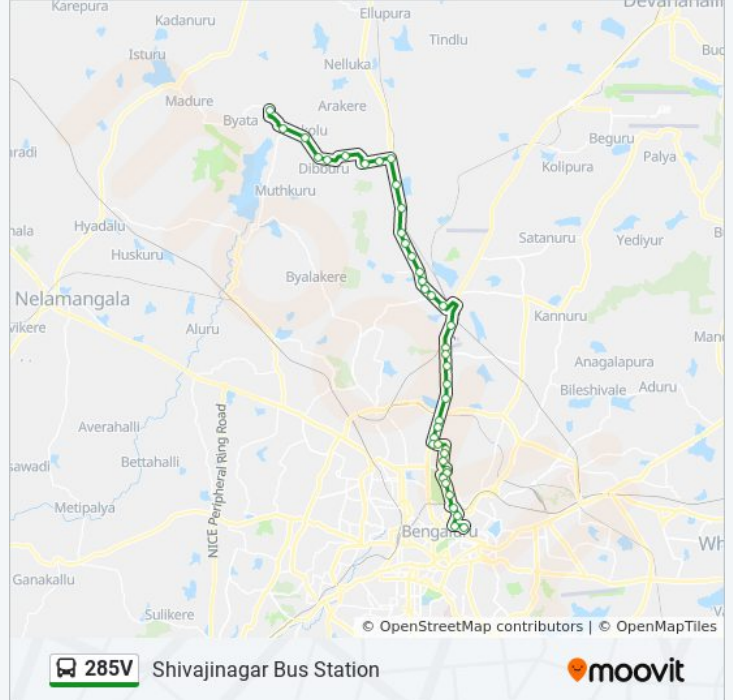

## 285V bus Info

**Direction:** Shivajinagar Bus Station

**Stops:** 40

**Trip Duration:** 78 min

**Line Summary:**

Byatarayanapura  
 Kodigehalli Gate  
 Military Dairy Farm (Esteem Mall)  
 Hebbala  
 Canara Bank Hebbala  
 C.B.I.  
 Vasanthappa Block  
 R.T.Nagara Police Station  
 R.T.Nagara Post Office  
 Rahamathnagara  
 Matadahalli  
 C.Q.A.L.  
 T.V.Tower  
 Munireddy Palya  
 Jayamahal  
 Cantonment Railway Station  
 C.S.I.Hospital Queens Road  
 Shivajinagara Bus Station