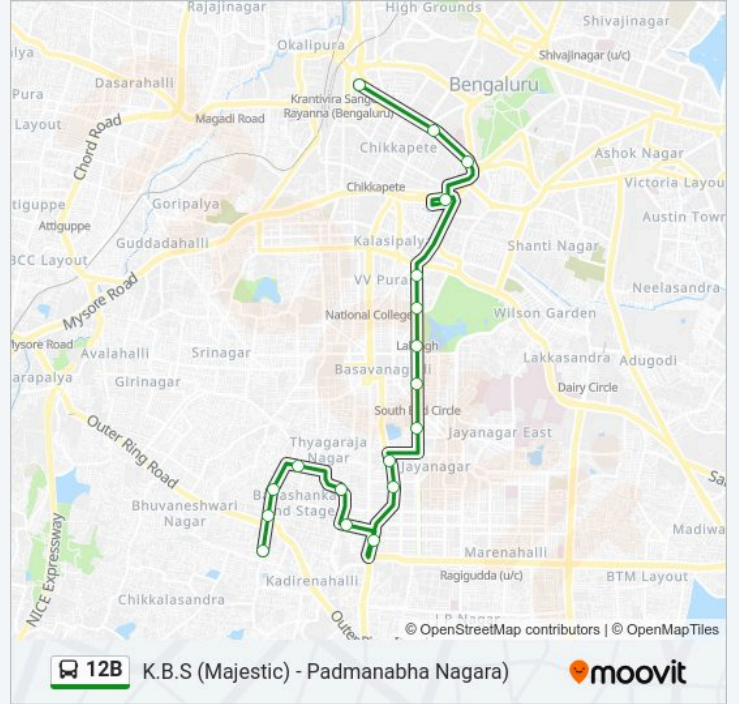

## K.B.S (Majestic) - Padmanabha Nagara

[Get The App](#)

The 12B bus line (K.B.S (Majestic) - Padmanabha Nagara)) has 2 routes. For regular weekdays, their operation hours are: (1) Kempegowda Bus Station: 06:35 - 21:55(2) Padmanabha Nagara: 05:30 - 21:00

### Direction: Kempegowda Bus Station

18 stops

[VIEW LINE SCHEDULE](#)

Padmanabha Nagara  
Devegowda Petrol Bunk  
K.I.M.S.College  
Indira Nursing Home  
Suchitra Film Society  
Mono Type  
Hunasemara  
Deepak Nursing Home  
Yediyur  
Nanda Talkies  
Vijaya College  
R.V.Teachers College  
Lalbagh West Gate  
Minerva Circle  
Town Hall  
St.Marthas Hospital Corporation  
Mysore Bank  
Kempegowda Bus Station

### 12B bus Time Schedule

Kempegowda Bus Station Route Timetable:

Sunday	06:35 - 21:55
Monday	06:35 - 21:55
Tuesday	06:35 - 21:55
Wednesday	06:35 - 21:55
Thursday	06:35 - 21:55
Friday	06:35 - 21:55
Saturday	06:35 - 21:55

### 12B bus Info

**Direction:** Kempegowda Bus Station

**Stops:** 18

**Trip Duration:** 26 min

**Line Summary:**