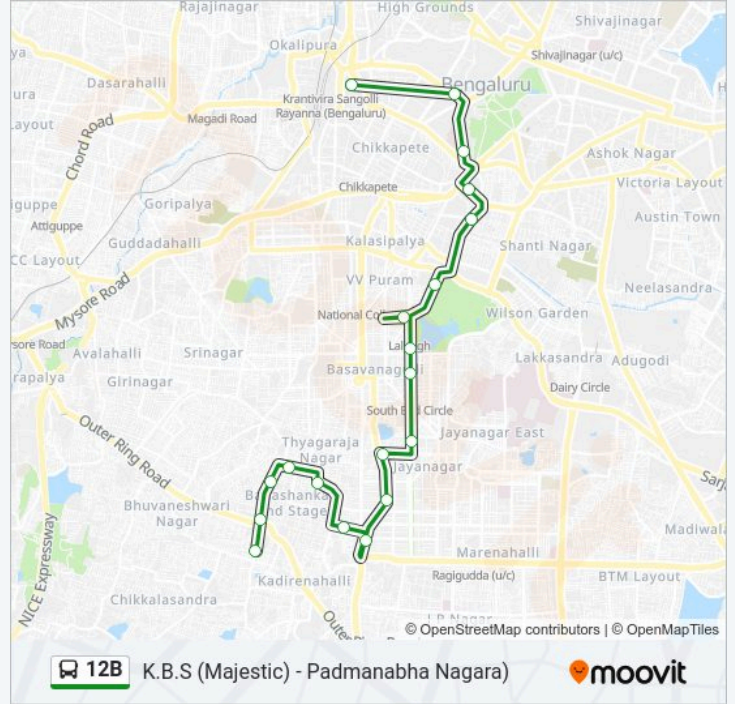

Padmanabha Nagara

12B bus time schedules and route maps are available in an offline PDF at moovitapp.com. Use the Moovit App to see live bus times, train schedule or subway schedule, and step-by-step directions for all public transit in Bengaluru.

© 2024 Moovit - All Rights Reserved