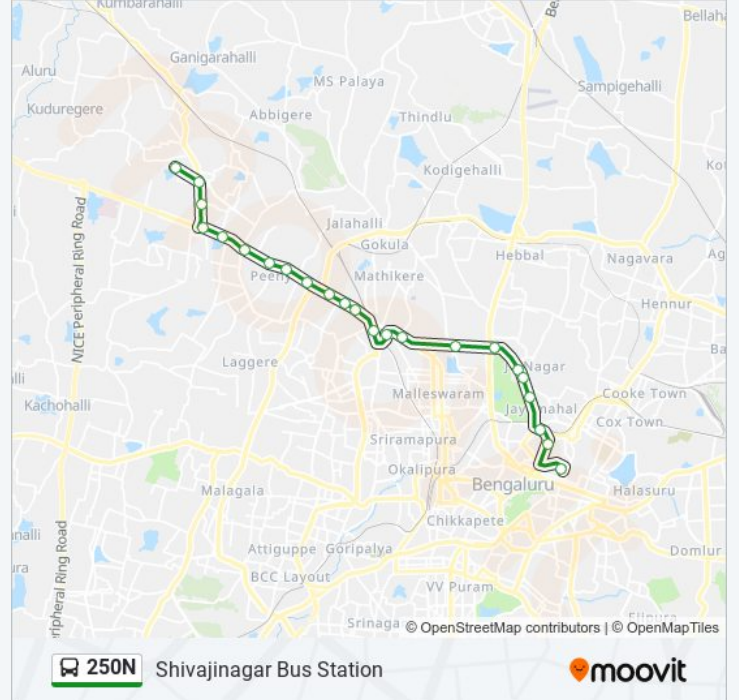

Munireddy Palya

Jayamahala

Cantonment Railway Station

C.S.I.Hospital Queens Road

Shivajinagara Bus Station

250N bus time schedules and route maps are available in an offline PDF at moovitapp.com. Use the Moovit App to see live bus times, train schedule or subway schedule, and step-by-step directions for all public transit in Bengaluru.

© 2024 Moovit - All Rights Reserved