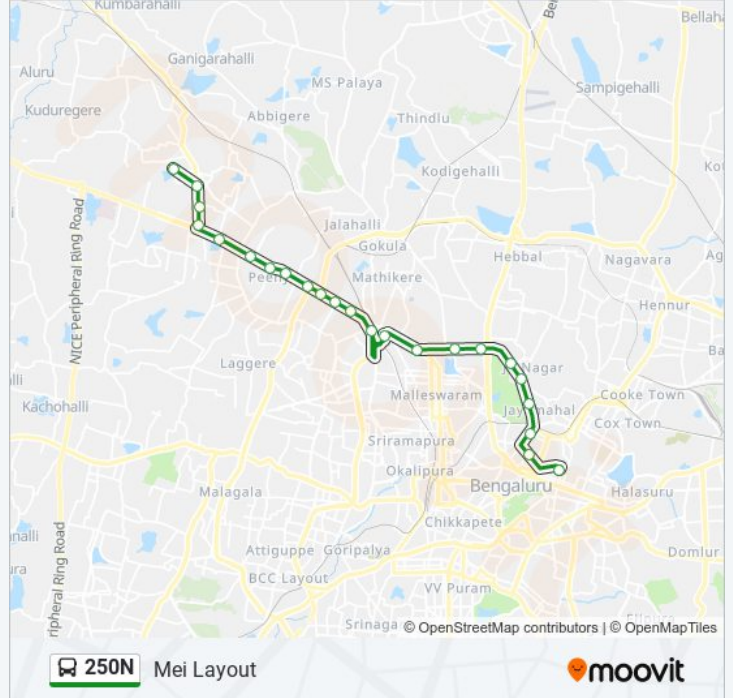

250N bus Info

Direction: Mei Layout

Stops: 23

Trip Duration: 41 min

Line Summary:

Bagalagunte

Mei Layout

Direction: Shivajinagar Bus Station

23 stops

[VIEW LINE SCHEDULE](#)

Mei Layout

Bagalagunte

Widia School

8th Mile Dasarahalli

T Dasarahalli

Jalahalli Cross