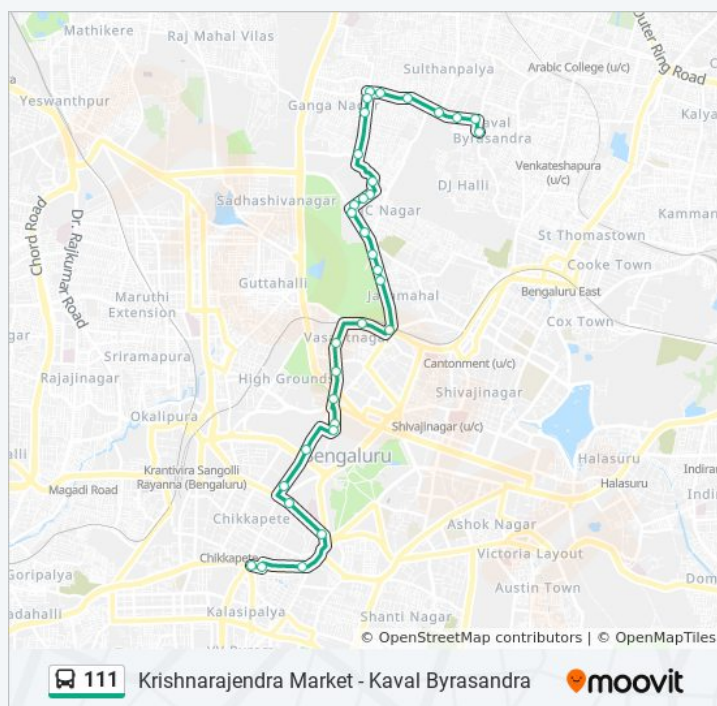

K.R.Circle

St Marthas Hospital Corporation

Corporation

Town Hall

Krishnarajendra Market

K.R.Market

Direction: Kaval Byrasandra

27 stops

[VIEW LINE SCHEDULE](#)

K.R.Market

Town Hall

St.Marthas Hospital Corporation

Mysore Bank

Cauvery Bhavana

Maharani College

Vidhana Soudha

Basava Bhavan

High Ground Police Station

Mount Caramel College

Ganesha Temple

Cantonment Railway Station

Jayamahar

J.C.Nagara

Munireddy Palya

T.V Tower

C.Q.A.L.

Matadahalli

Rahamathnagara

R. T.Nagara Post Office

R. T.Nagara Police Station

H.M.T.Layout (R. T.Nagara)

1st Main Road, 3/2

111 bus Time Schedule

Kaval Byrasandra Route Timetable:

Sunday	06:10 - 22:35
Monday	06:10 - 22:35
Tuesday	06:10 - 22:35
Wednesday	06:10 - 22:35
Thursday	06:10 - 22:35
Friday	06:10 - 22:35
Saturday	06:10 - 22:35

111 bus Info

Direction: Kaval Byrasandra

Stops: 27

Trip Duration: 33 min

Line Summary: