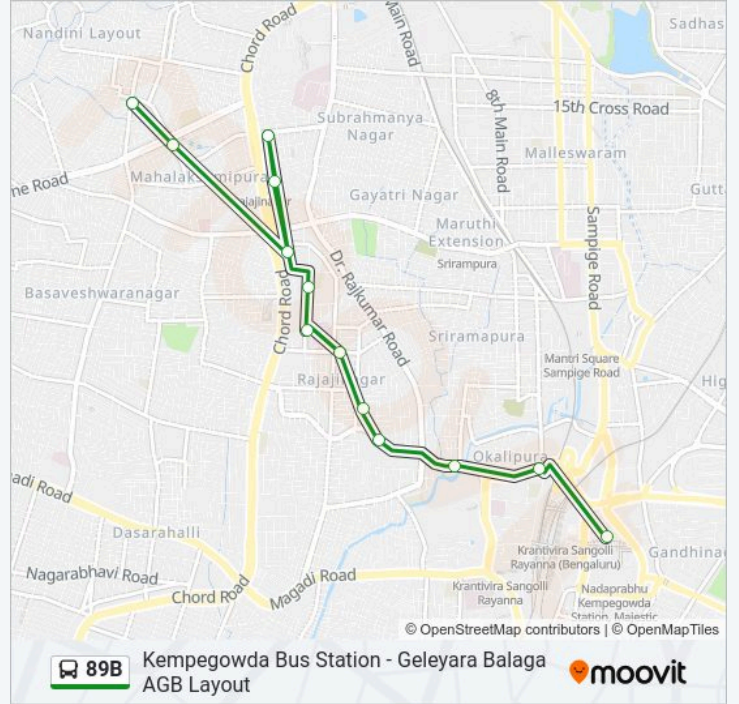

### 89B bus Info

**Direction:** Geleyara Balaga Agb Layout

**Stops:** 14

**Trip Duration:** 18 min

**Line Summary:**

### Direction: Kempegowda Bus Station

14 stops

[VIEW LINE SCHEDULE](#)

- Geleyara Balaga Agb Layout
- Nandini Talkies
- 2nd Block Rajajinagara
- Rajaji Nagar 1st Block
- Canara Bank Rajajinagara 1st Block
- 2nd Block Rajajinagara
- Basaveshwara College
- E.S.I.Hospital Rajajinagara
- Old Police Station Rajajinagara
- Rajajinagara Rama Temple
- Rajajinagara Entrance
- Sujatha Talkies
- Okalipura
- Kempegowda Bus Station

### 89B bus Time Schedule

Kempegowda Bus Station Route Timetable:

Sunday	06:50 - 20:10
Monday	06:50 - 20:10
Tuesday	06:50 - 20:10
Wednesday	06:50 - 20:10
Thursday	06:50 - 20:10
Friday	06:50 - 20:10
Saturday	06:50 - 20:10

### 89B bus Info

**Direction:** Kempegowda Bus Station

**Stops:** 14

**Trip Duration:** 17 min

**Line Summary:**

89B bus time schedules and route maps are available in an offline PDF at [moovitapp.com](https://moovitapp.com). Use the Moovit App to see live bus times, train schedule or subway schedule, and step-by-step directions for all public transit in Bengaluru.