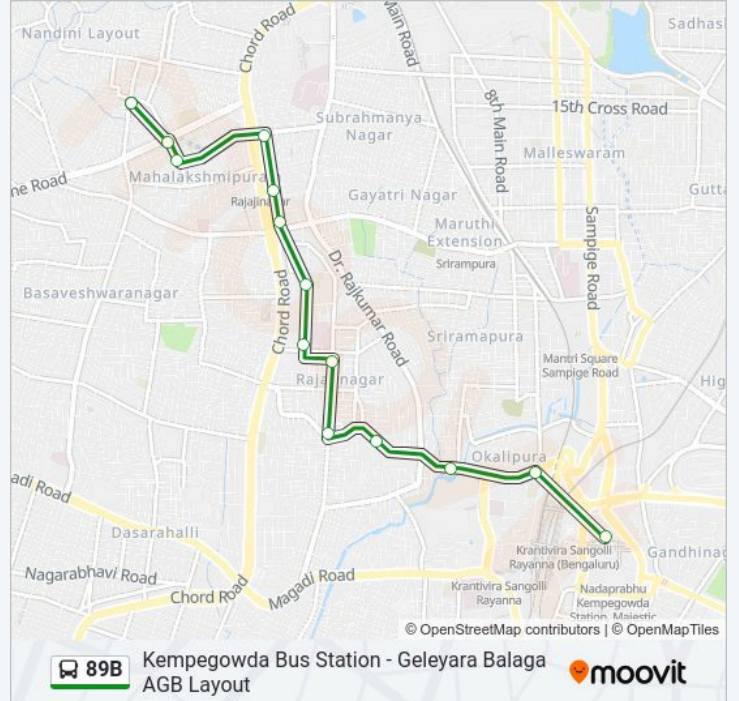

### 89B bus Time Schedule

Geleyara Balaga Agb Layout Route Timetable:

Sunday	07:20 - 20:55
Monday	07:20 - 20:55
Tuesday	07:20 - 20:55
Wednesday	07:20 - 20:55
Thursday	07:20 - 20:55
Friday	07:20 - 20:55
Saturday	07:20 - 20:55

### 89B bus Info

**Direction:** Geleyara Balaga Agb Layout

**Stops:** 14

**Trip Duration:** 18 min

**Line Summary:**

### Direction: Kempegowda Bus Station

14 stops

[VIEW LINE SCHEDULE](#)

- Geleyara Balaga Agb Layout
- Nandini Talkies
- 2nd Block Rajajinagara
- Rajaji Nagar 1st Block
- Canara Bank Rajajinagara 1st Block
- 2nd Block Rajajinagara
- Basaveshwara College
- E.S.I.Hospital Rajajinagara
- Old Police Station Rajajinagara
- Rajajinagara Rama Temple
- Rajajinagara Entrance
- Sujatha Talkies
- Okalipura
- Kempegowda Bus Station