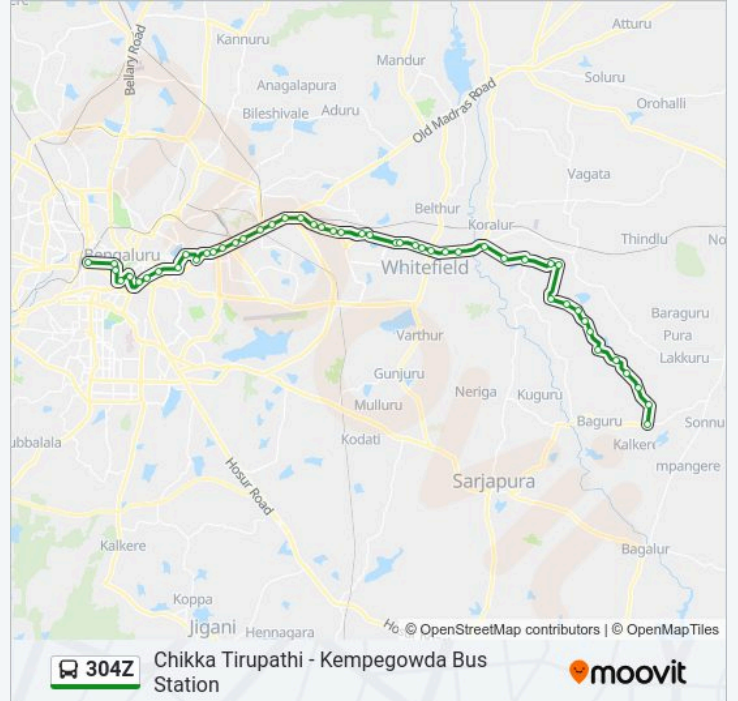

Kalkunte Agrahara

Shiva Ittige Factory

Yettu Kodi

Ganagaluru Cross

Anche Muskuru

Chikka Thirupathi

**Direction: Kempegowda Bus Station**

46 stops