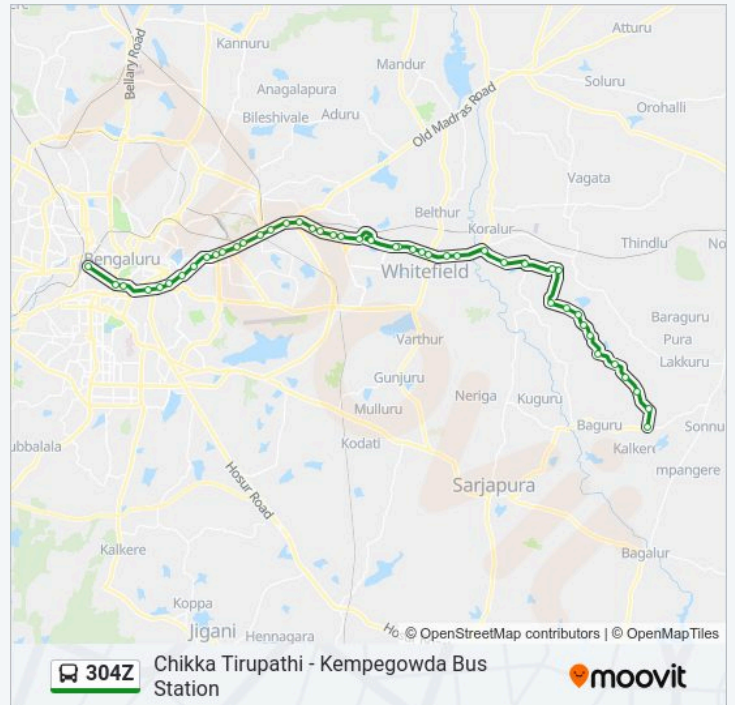

The 304Z bus line (Chikka Tirupathi - Kempegowda Bus Station) has 2 routes. For regular weekdays, their operation hours are:

(1) Chikka Tirupathi: 08:05 - 19:45(2) Kempegowda Bus Station: 06:15 - 17:30

### 304Z bus Info

**Direction:** Kempegowda Bus Station

**Stops:** 46

**Trip Duration:** 86 min

**Line Summary:**

Benniganahalli

Baiyappanahalli Metro Station

N.G.E.F.