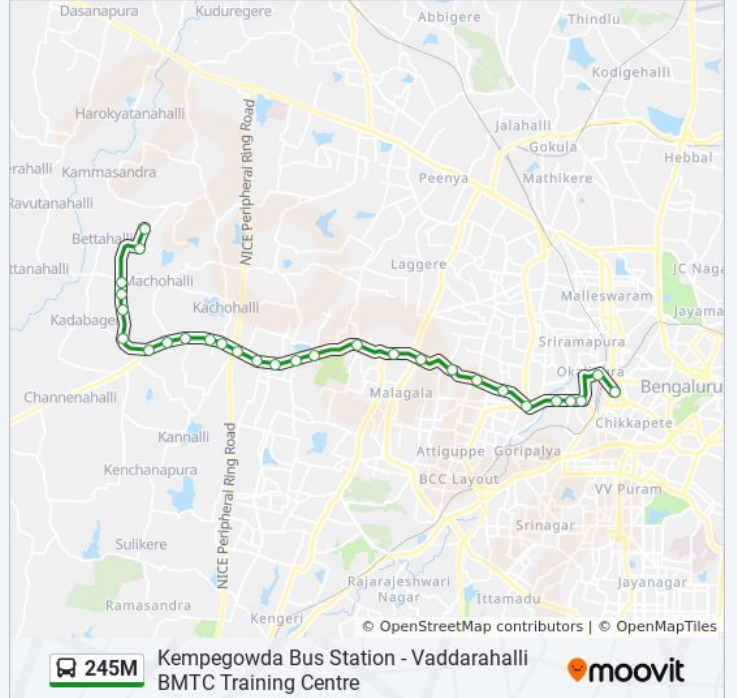

Agrahara Dasarahalli

Magadi Road Toll Gate

10th Cross Magadi Road

5th Cross Magadi Road

Okalipura

Kempegowda Bus Station

Direction: Vaddarahalli Bmtc Training Centre

27 stops

[VIEW LINE SCHEDULE](#)

Kempegowda Bus Station

Okalipura

5th Cross Magadi Road

10th Cross Magadi Road

Magadi Road Toll Gate

Agrahara Dasarahalli

K.H.B.Colony

Kamakshipalya

Sumanahalli

Kottigepalya

Sunkadakatte

Herohalli Cross

Anjananagara

Byadarahalli

Kempegowda Nagara

Gollarahatti

Kachohalli Gate

Chikka Gollarahatti

245M bus Time Schedule

Vaddarahalli Bmtc Training Centre Route Timetable:

Sunday	06:55 - 15:55
Monday	06:55 - 15:55
Tuesday	06:55 - 15:55
Wednesday	06:55 - 15:55
Thursday	06:55 - 15:55
Friday	06:55 - 15:55
Saturday	06:55 - 15:55

245M bus Info

Direction: Vaddarahalli Bmtc Training Centre

Stops: 27

Trip Duration: 41 min

Line Summary: