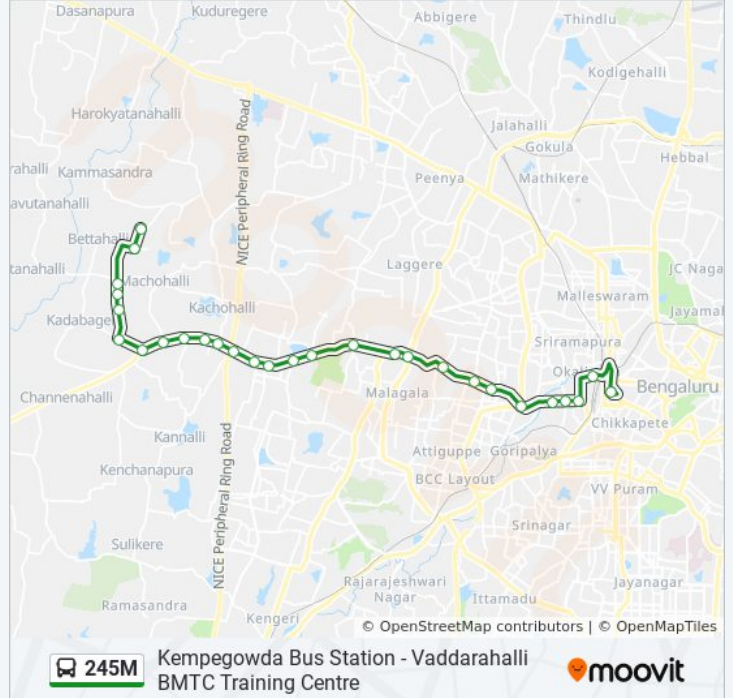

### 245M bus Info

**Direction:** Vaddarahalli Bmtc Training Centre

**Stops:** 27

**Trip Duration:** 41 min

**Line Summary:**

Forest Gate

Machohalli Gate

Kadabagere Cross

Mutturayanaswamy Temple

Janapriya Township

Byandana Halli Colony

Byandana Halli

Vaddarahalli Cross

Vaddarahalli Bmtc Training Centre

245M bus time schedules and route maps are available in an offline PDF at [moovitapp.com](https://moovitapp.com). Use the [Moovit App](#) to see live bus times, train schedule or subway schedule, and step-by-step directions for all public transit in Bengaluru.