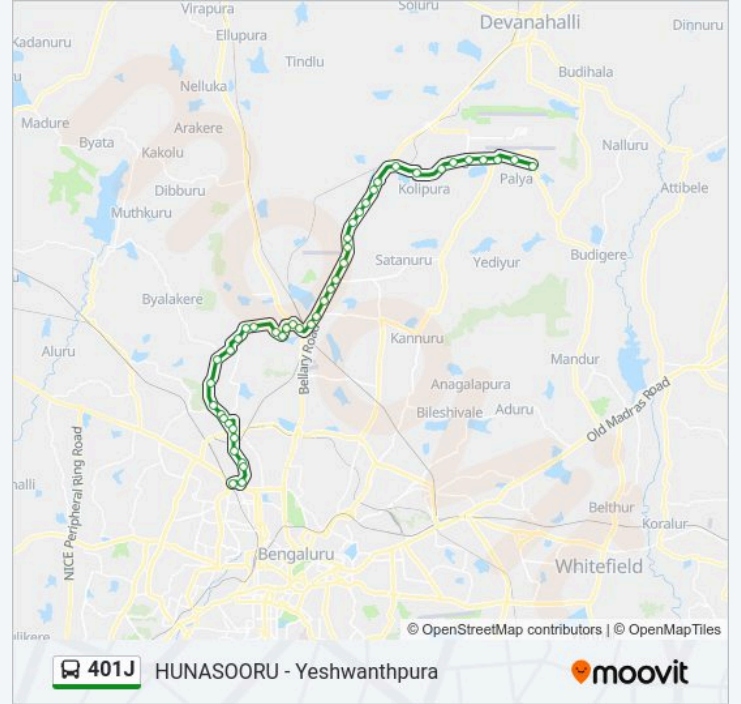

Chikkanahalli

Mylanahalli

Kadayarappanahalli Cross

Hunasuru

**Direction: Yeshwanthpura**

46 stops

[VIEW LINE SCHEDULE](#)

Hunasuru