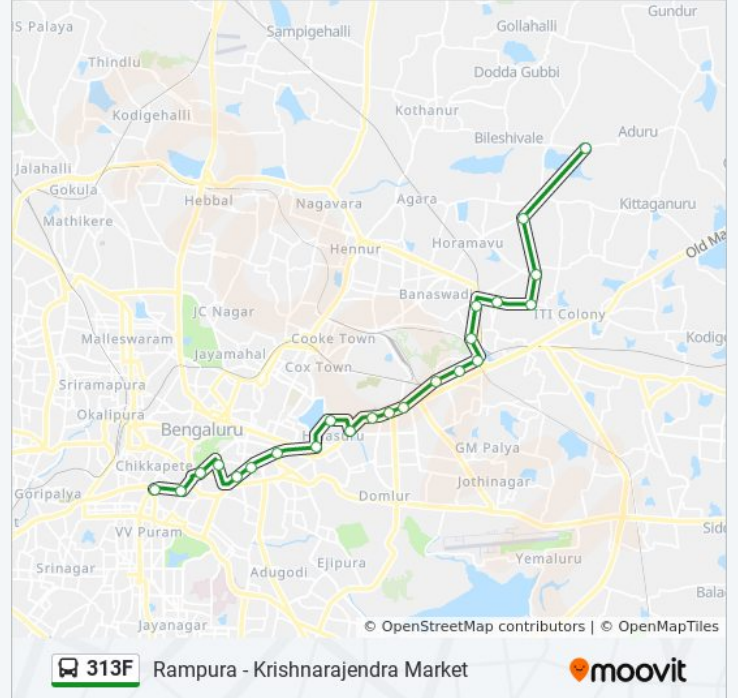

Ramamurthy Nagara Police Station

Aladamara Ramamurthy Nagara

Koudenahalli Cross

Kalkere

Rampura

313F bus time schedules and route maps are available in an offline PDF at moovitapp.com. Use the [Moovit App](#) to see live bus times, train schedule or subway schedule, and step-by-step directions for all public transit in Bengaluru.

[About Moovit](#) • [MaaS Solutions](#) • [Supported Countries](#) • [Mooviter Community](#)

© 2024 Moovit - All Rights Reserved

Check Live Arrival Times