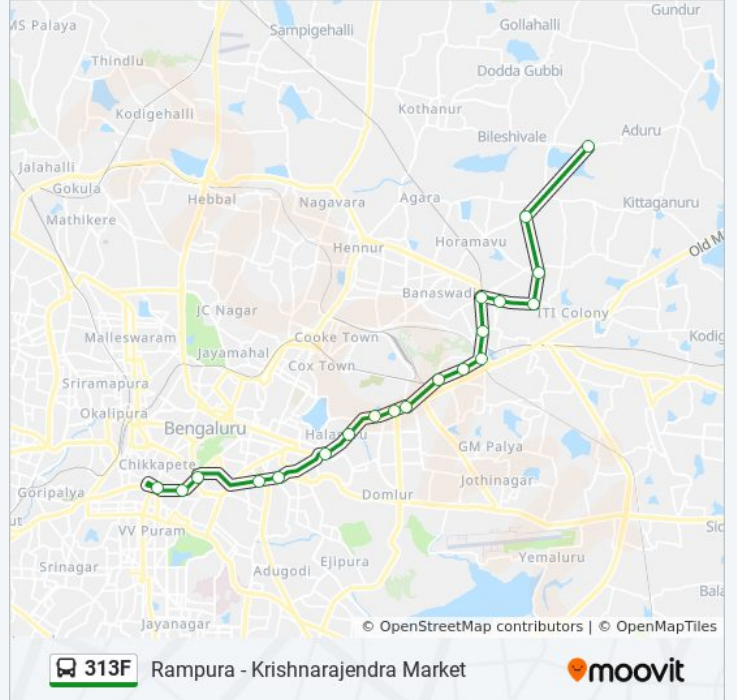

 **313F**

Rampura - Krishnarajendra Market

Get The App

The 313F bus line (Rampura - Krishnarajendra Market) has 2 routes. For regular weekdays, their operation hours are:
(1) Krishnarajendra Market: 05:00 - 18:05 (2) Rampura: 06:25 - 19:55
Use the Moovit App to find the closest 313F bus station near you and find out when is the next 313F bus arriving.

Direction: Krishnarajendra Market

19 stops

[VIEW LINE SCHEDULE](#)

Rampura
Kalkere
Koudenahalli Cross
Aladamara Ramamurthy Nagara
Ramamurthy Nagara Police Station
Kasthurinagara
Benniganahalli Bridge
Sadananda Nagara
Baiyappanahalli Metro Station Back Gate
Swamy Vivekananda Metro Station / Isolation Hospital
Binnamangala (Indiranagara R.T.O.Office)
Depot 6 Indiranagara
Halasuru
Lido
Life Style
Richmond Circle
Corporation
Town Hall
K.R.Market

313F bus Time Schedule

Krishnarajendra Market Route Timetable:

Sunday	05:00 - 18:05
Monday	05:00 - 18:05
Tuesday	05:00 - 18:05
Wednesday	05:00 - 18:05
Thursday	05:00 - 18:05
Friday	05:00 - 18:05
Saturday	05:00 - 18:05

313F bus Info

Direction: Krishnarajendra Market

Stops: 19

Trip Duration: 41 min

Line Summary:

Direction: Rampura

23 stops

[VIEW LINE SCHEDULE](#)