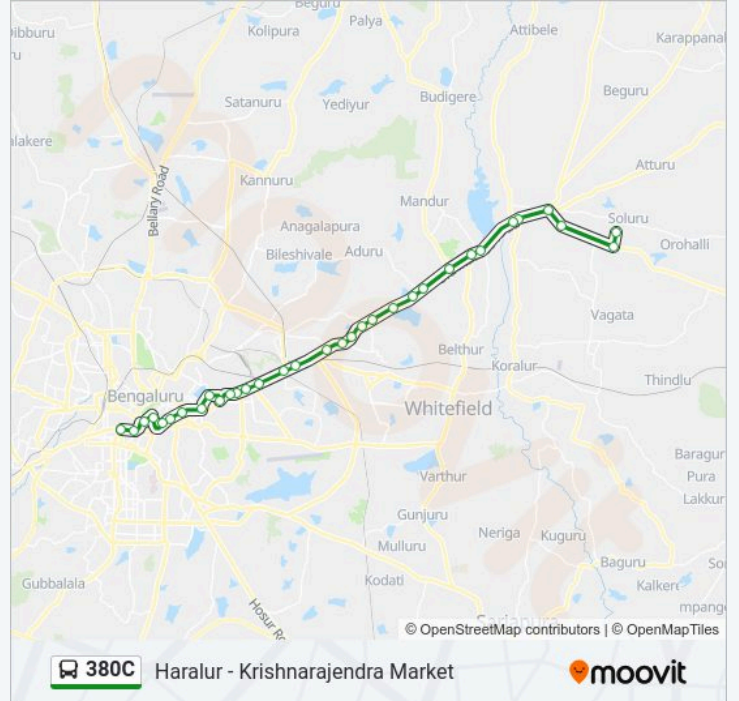

Police Quarters K.R.Puram

Subashanagara

Bhattarahalli

Medahalli

Veeranahalli

Avalahalli

Budigere Cross

Katamnalluru Gate

Huskur Kodi

Hoskote High School

Hoskote K.E.B.Circle

Hoskote Government Hospital

Al Ameen Residential School

Haralur Cross

Haralur

380C bus time schedules and route maps are available in an offline PDF at moovitapp.com. Use the Moovit App to see live bus times, train schedule or subway schedule, and step-by-step directions for all public transit in Bengaluru.

© 2024 Moovit - All Rights Reserved