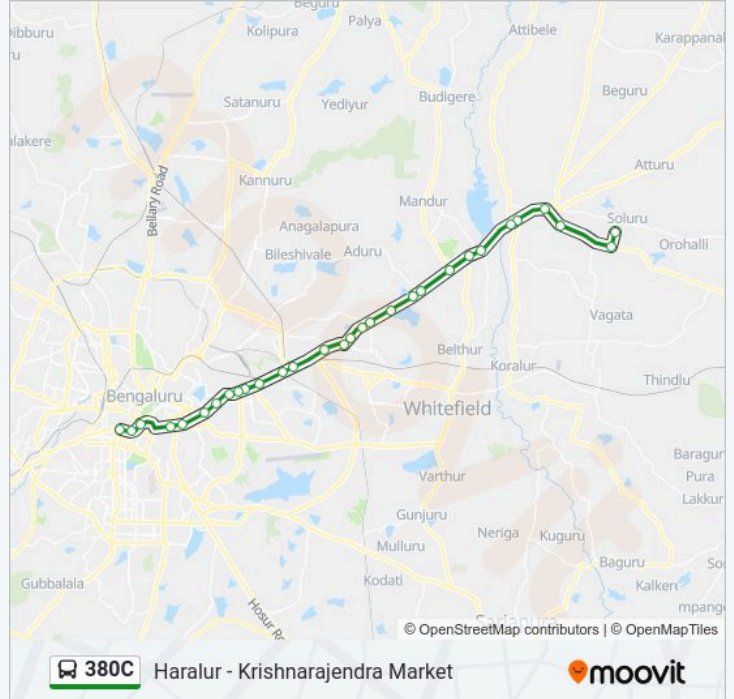

Lido

Life Style

Richmond Circle

Corporation

Town Hall

K.R.Market

Direction: Haralur

33 stops