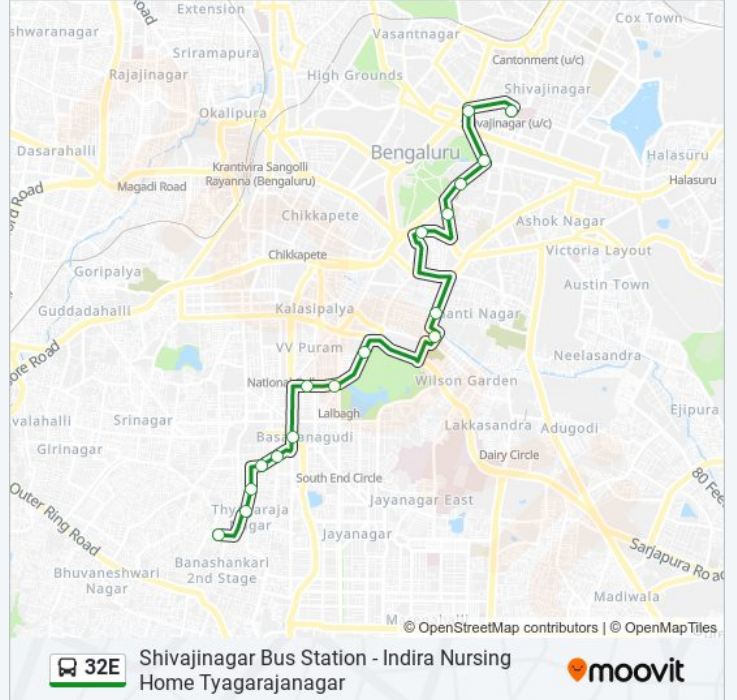

Shivajinagar Bus Station - Indira Nursing Home Tyagarajanagar

Get The App

The 32E bus line (Shivajinagar Bus Station - Indira Nursing Home Tyagarajanagar) has 2 routes. For regular weekdays, their operation hours are:

Direction: Indira Nursing Home Tyagarajanagar

17 stops

[VIEW LINE SCHEDULE](#)

- Shivajinagara Bus Station
- Indian Express
- M.G Statue (Chinnaswamy Stadium)
- Museum
- St.Joseph Boys High School Malya Hospital
- Pallavi Talkies
- K.H.Road
- Shanthinagara Bus Station
- Lalbagh Main Gate
- Lalbagh West Gate
- Vasavi Vidya Mandira
- Basavanagudi Police Station
- Netakallappa Circle
- N.R Colony
- K.E.B.Quarters Thyagarajanagara
- Thyagarajanagara
- Indira Nursing Home

32E bus Time Schedule

Indira Nursing Home Tyagarajanagar Route
Timetable:

Sunday	15:45 - 19:05
Monday	15:45 - 19:05
Tuesday	15:45 - 19:05
Wednesday	15:45 - 19:05
Thursday	15:45 - 19:05
Friday	15:45 - 19:05
Saturday	15:45 - 19:05

32E bus Info

Direction: Indira Nursing Home Tyagarajanagar

Stops: 17

Trip Duration: 26 min

Line Summary:

Direction: Shivajinagar Bus Station

16 stops

[VIEW LINE SCHEDULE](#)