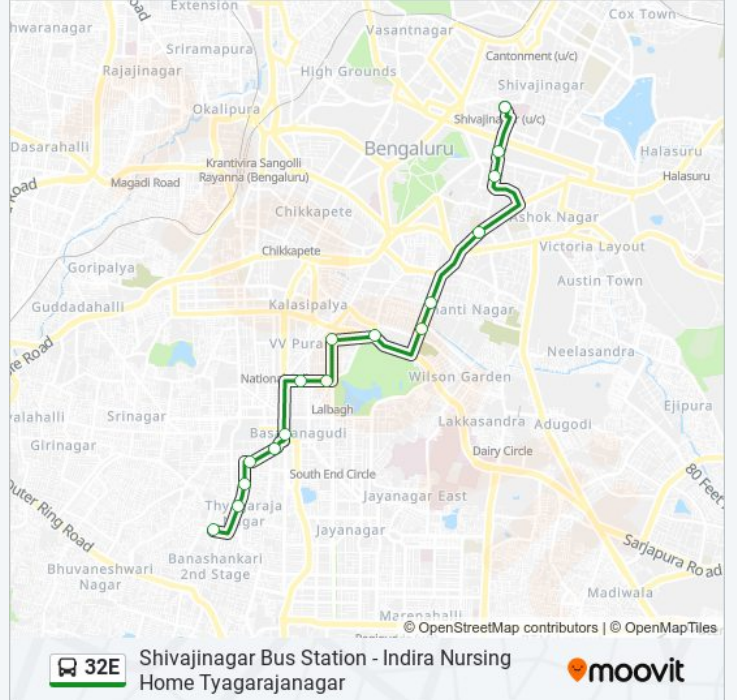

32E bus time schedules and route maps are available in an offline PDF at moovitapp.com. Use the Moovit App to see live bus times, train schedule or subway schedule, and step-by-step directions for all public transit in Bengaluru.

© 2024 Moovit - All Rights Reserved