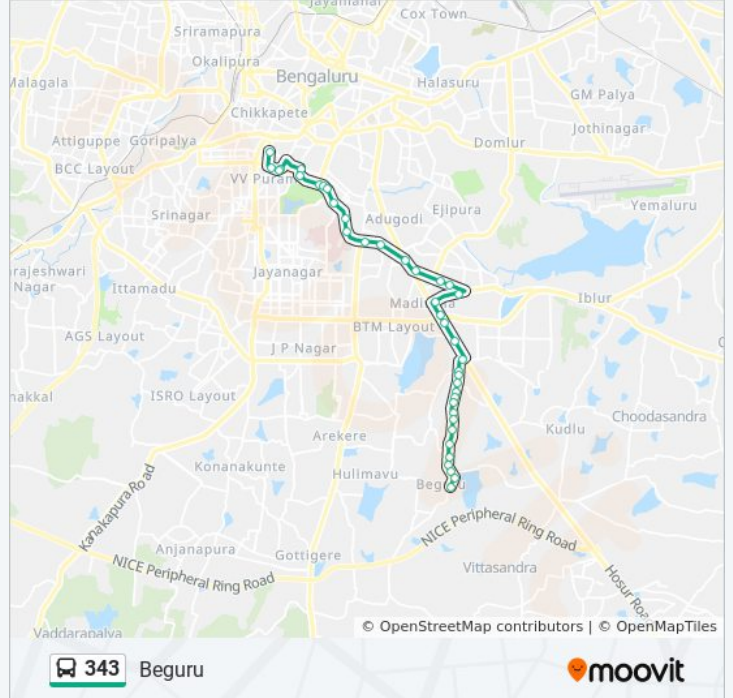

Direction: Beguru

36 stops

[VIEW LINE SCHEDULE](#)

K.R.Market (Kalasipalya)
Minerva Circle
Minerva Circle
Urvashi Theatre
Lalbagh Main Gate
Hop Coms / Lalbagh
Wilson Garden 7th Cross
Lakkasandra
Nimhans Hospital
Bengaluru Dairy Circle
Muneshwara Temple
Hosur Road Junction
St Johns Hospital
Koramangala Water Tank
Kudure Mukha Colony
Krupanidhi College Madiwala
Madiwala
Central Silk Board
Central Silk Board
Roopena Agrahara
Bommanahalli
Nayanappanahalli Cross

343 bus Info

Direction: Beguru

Stops: 36

Trip Duration: 38 min

Line Summary:

Deccan Hongansandra

Oxford College

International School Of Management

Beguru Lake

Beguru Church

Beguru (Towards Beguru)

Direction: K.R.Market (Kalasipalya)

34 stops

[VIEW LINE SCHEDULE](#)

Beguru (Towards Bommanahalli)

Beguru Church