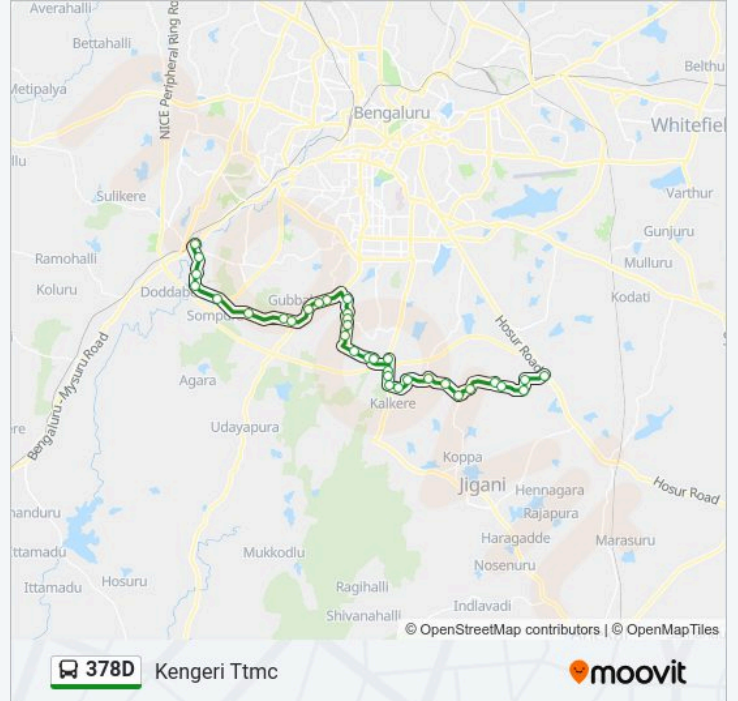

Kembathalli

Muneshwara Temple

Nandi Garden Kothanur

Avalahalli Tippu Circle

Glass Factory Avalahalli

Hari Nagara Cross

Konanakunte

Doddakallasandra

Gubbalala

Raghuvanahalli Cross

Manjunatha Kalyana Mantapa

Ganigarapalya

Chikkegowdanapalya

Lakshmi Temple

Konasandra Cross

Sridhara Gudda

Junction Of Gollahalli Road

Kengeri Bus Station

378D bus time schedules and route maps are available in an offline PDF at moovitapp.com. Use the Moovit App to see live bus times, train schedule or subway schedule, and step-by-step directions for all public transit in Bengaluru.

© 2024 Moovit - All Rights Reserved