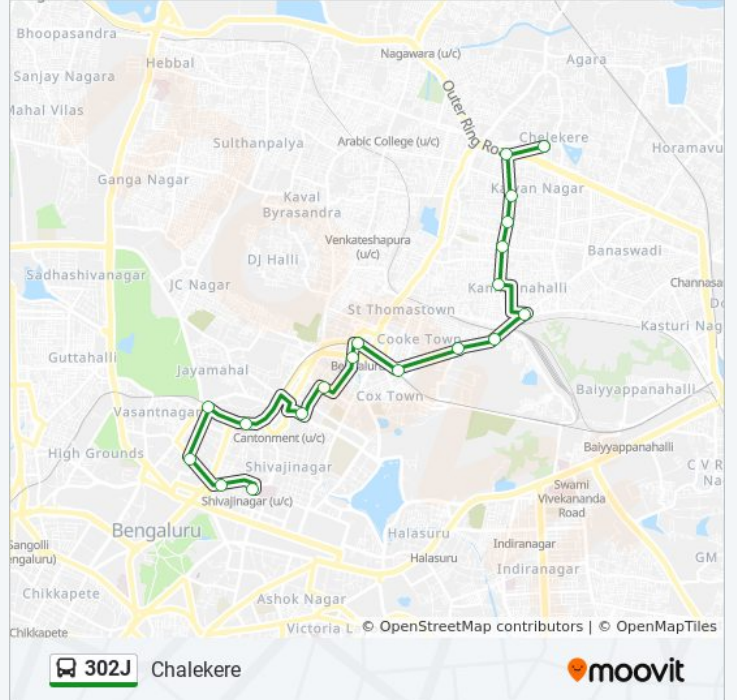

Direction: Chalekere

19 stops

[VIEW LINE SCHEDULE](#)

Shivajinagara Bus Station
Indian Express
Cunningham Road
Cantonment Railway Station
Bamboo Bazaar
Coles Park
Coles Road
Mosque Road
Clarence School
I.T.C Factory
Jai Bharathnagara
Maruthi Sevanagara
Indian Oil Petrol Depot Cross
Ramaswamypalya
Kammanahalli Empire Hotel
Kammanahalli
Jalvayu Vihara
Kalyananagara
Chalekere

302J bus Time Schedule

Chalekere Route Timetable:

Sunday	08:15 - 20:50
Monday	08:15 - 20:50
Tuesday	08:15 - 20:50
Wednesday	08:15 - 20:50
Thursday	08:15 - 20:50
Friday	08:15 - 20:50
Saturday	08:15 - 20:50

302J bus Info

Direction: Chalekere

Stops: 19

Trip Duration: 27 min

Line Summary:

Direction: Shivajinagar Bus Station

19 stops

[VIEW LINE SCHEDULE](#)