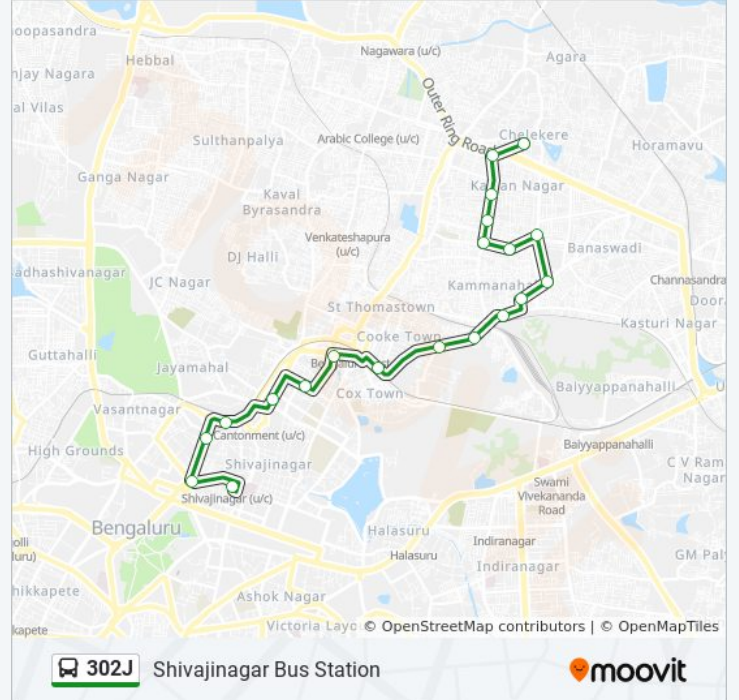

 **302J**

Chalekere

Get The App

The 302J bus line (Chalekere) has 2 routes. For regular weekdays, their operation hours are:

(1) Chalekere: 08:15 - 20:50 (2) Shivajinagar Bus Station: 07:25 - 20:00

Use the Moovit App to find the closest 302J bus station near you and find out when is the next 302J bus arriving.

302J bus Time Schedule

Chalekere Route Timetable:

Sunday	08:15 - 20:50
Monday	08:15 - 20:50
Tuesday	08:15 - 20:50
Wednesday	08:15 - 20:50
Thursday	08:15 - 20:50
Friday	08:15 - 20:50
Saturday	08:15 - 20:50

302J bus Info

Direction: Chalekere

Stops: 19

Trip Duration: 27 min

Line Summary:

Direction: Shivajinagar Bus Station

19 stops

[VIEW LINE SCHEDULE](#)

302J bus Info

Direction: Shivajinagar Bus Station

Stops: 19

Trip Duration: 24 min

Line Summary:

Shivajinagara Bus Station

302J bus time schedules and route maps are available in an offline PDF at moovitapp.com. Use the [Moovit App](#) to see live bus times, train schedule or subway schedule, and step-by-step directions for all public transit in Bengaluru.