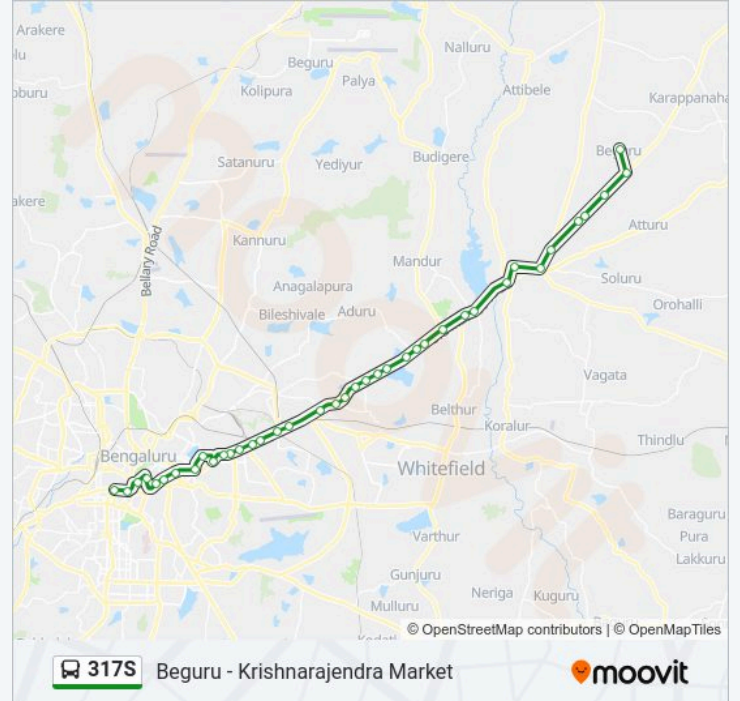

Hoskote Government Hospital

Sonadenahalli Gate

Doddahulluru

Chikkahullur

Pillagumba

Mallimakanapura

Beguru

### Direction: Krishnarajendra Market

34 stops

[VIEW LINE SCHEDULE](#)

Beguru

Mallimakanapura

Pillagumba

Doddahulluru

Sonadenahalli Gate