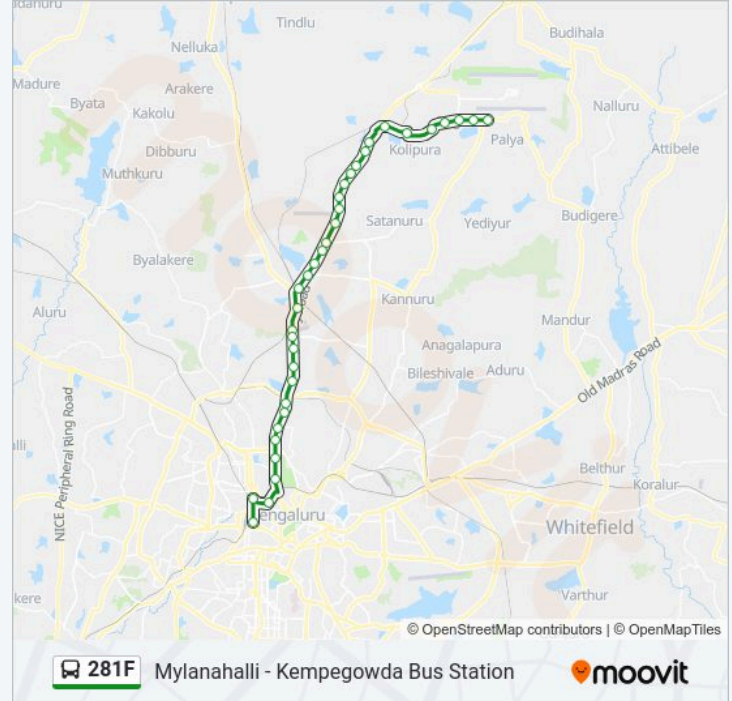

Jakkur Aerodrum

G.K.V.K.Gate

Byatarayanapura

Kodigehalli Gate

Military Dairy Farm (Esteem Mall)

Hebbala

Canara Bank Hebbala

C.B.I

Mekhri Circle Bus Stop

Palace Ground

R.M.Guttahalli

Shivananda Stores

Central (Towards K.B.S.Majestic)

Kempegowda Bus Station

Direction: Mylanahalli

36 stops

[VIEW LINE SCHEDULE](#)

Kempegowda Bus Station

K.P.C.C.Office

Shivananda Stores

R.M.Guttahalli

Palace Ground

Mekhri Circle Bus Stop

C.B.I

Canara Bank Hebbala

Hebbala

Military Dairy Farm (Esteem Mall)

Kodigehalli Gate

Byatarayanapura

G.K.V.K.Gate

Jakkur Aerodrum

Allalassandra Gate

281F bus Time Schedule

Mylanahalli Route Timetable:

Sunday	08:30 - 18:35
Monday	08:30 - 18:35
Tuesday	08:30 - 18:35
Wednesday	08:30 - 18:35
Thursday	08:30 - 18:35
Friday	08:30 - 18:35
Saturday	08:30 - 18:35

281F bus Info

Direction: Mylanahalli

Stops: 36

Trip Duration: 78 min

Line Summary: