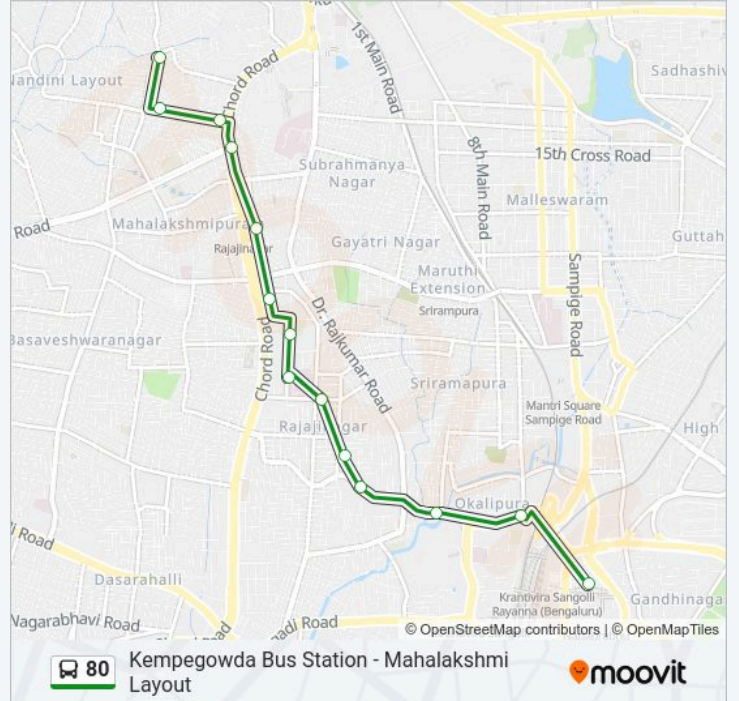

Use the Moovit App to find the closest 80 bus station near you and find out when is the next 80 bus arriving.

Direction: Kempegowda Bus Station

14 stops

[VIEW LINE SCHEDULE](#)

- Mahalakshmi Layout
- Srinivasa Temple
- Mahalakshmi Layout Entrance
- Rajajinagara 1st Block
- Canara Bank Rajajinagara 1st Block
- 2nd Block Rajajinagara
- Basaveshwara College
- E.S.I.Hospital Rajajinagara
- Old Police Station Rajajinagara
- Rajajinagara Rama Temple
- Rajajinagara Entrance
- Sujatha Talkies
- Okalipura
- Kempegowda Bus Station

80 bus Time Schedule

Kempegowda Bus Station Route Timetable:

Sunday	05:30 - 21:25
Monday	05:30 - 21:25
Tuesday	05:30 - 21:25
Wednesday	05:30 - 21:25
Thursday	05:30 - 21:25
Friday	05:30 - 21:25
Saturday	05:30 - 21:25

80 bus Info

Direction: Kempegowda Bus Station

Stops: 14

Trip Duration: 15 min

Line Summary:

Direction: Mahalakshmi Layout

14 stops

[VIEW LINE SCHEDULE](#)

80 bus Time Schedule

Mahalakshmi Layout Route Timetable:

Sunday	05:00 - 23:30
Monday	05:00 - 23:30
Tuesday	05:00 - 23:30
Wednesday	05:00 - 23:30
Thursday	05:00 - 23:30
Friday	05:00 - 23:30
Saturday	05:00 - 23:30