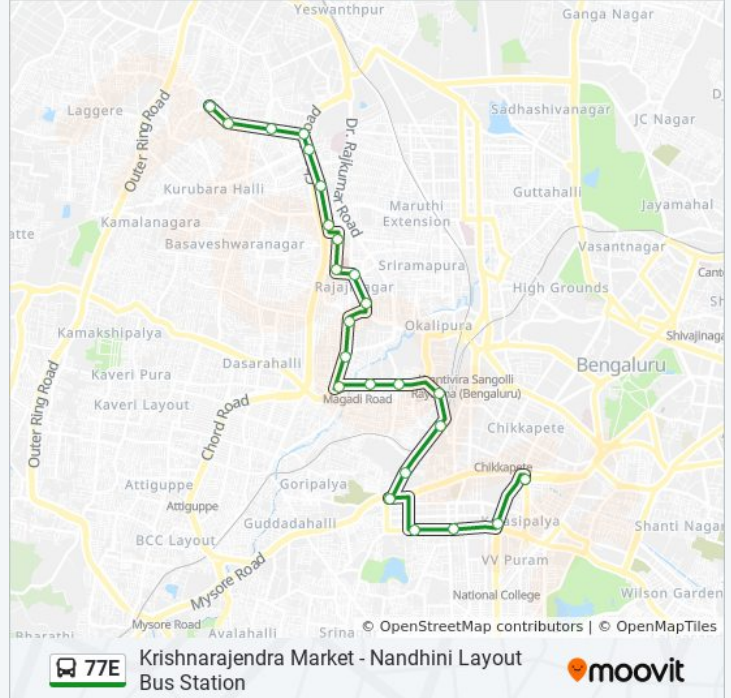

### 77E bus Time Schedule

Krishnarajendra Market Route Timetable:

Sunday	05:45 - 21:40
Monday	05:45 - 21:40
Tuesday	05:45 - 21:40
Wednesday	05:45 - 21:40
Thursday	05:45 - 21:40
Friday	05:45 - 21:40
Saturday	05:45 - 21:40

### 77E bus Info

**Direction:** Krishnarajendra Market

**Stops:** 23

**Trip Duration:** 34 min

**Line Summary:**