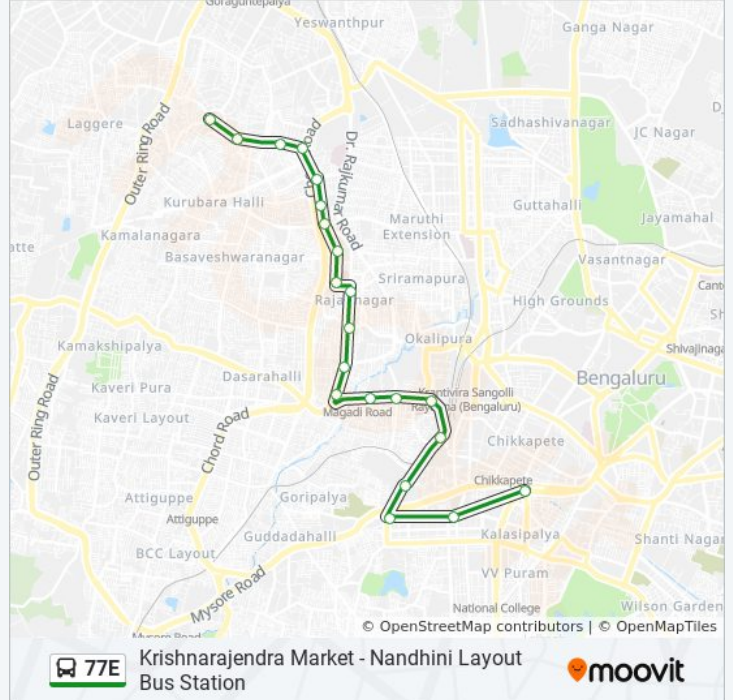

### 77E bus Info

**Direction:** Nandhini Layout Bus Station

**Stops:** 21

**Trip Duration:** 32 min

**Line Summary:**

Srinivasa Temple

Saraswathipuram

Nandhini Layout Bus Station