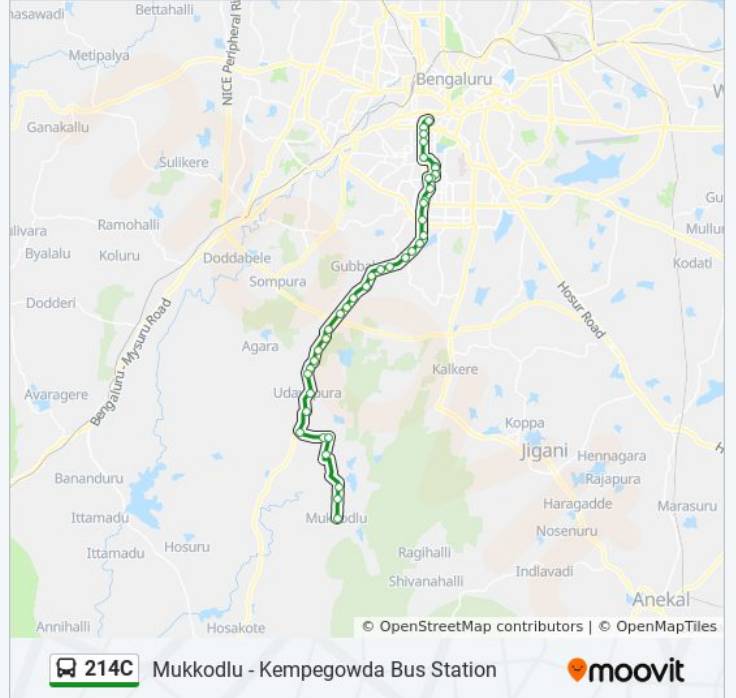

Hunasemara

Banashankari T.T.M.C

Sarakki

Jaraganahalli

Yelachenahalli

Metro Whole Sale (Kanakapura Road)

Konanakunte Cross (Kanakapura Road)

Doddakallasandra

Gubbalala

Raghuvanahalli Cross

Bayyanapalya

Thalagattapura

Vajramuneshwara Gate

Silk Institute Metro Station

Chinnayyanapalya Silk Farm

Agara Cross

Kuppareddy Kere

Shanimahathma Temple

Lakshmipura

Saaludoddy

Udipalya

Saluhunase

Kaggalipura

Vasudevapura

Gulakamale

Tharalu

Tattaguppe

Gudipalya

Mukkodlu

214C bus time schedules and route maps are available in an offline PDF at moovitapp.com. Use the [Moovit App](#) to see live bus times, train schedule or subway schedule, and step-by-step directions for all public transit in Bengaluru.

Check Live Arrival Times