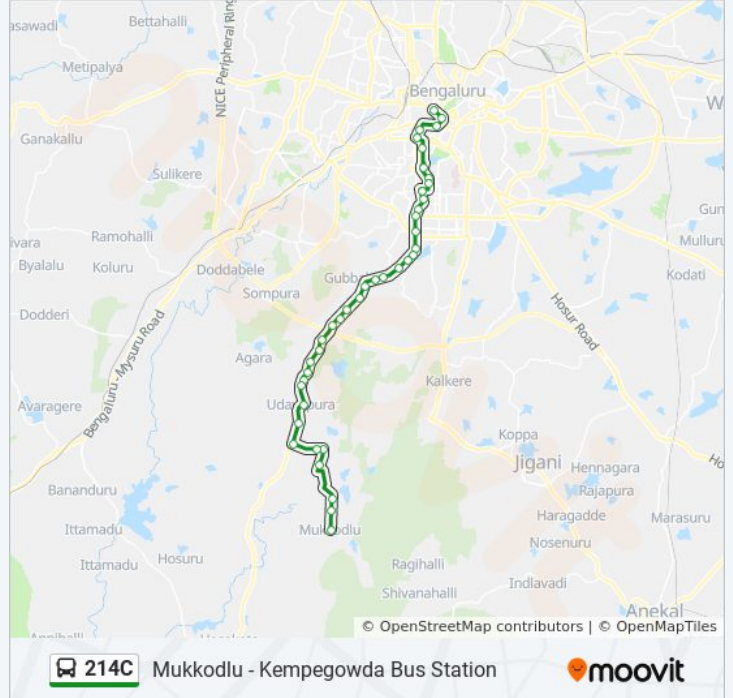

214C

Mukkodlu - Kempegowda Bus Station

Get The App

The 214C bus line (Mukkodlu - Kempegowda Bus Station) has 2 routes. For regular weekdays, their operation hours are: (1) Kempegowda Bus Station: 04:10(2) Mukkodlu: 08:50
Use the Moovit App to find the closest 214C bus station near you and find out when is the next 214C bus arriving.

Stops: 40

Trip Duration: 57 min

Line Summary:

Konanakunte Cross (Kanakapura Road)

Yelachenahalli Metro Station

Yelachenahalli

Jaraganahalli

Sarakki

Banashankari Bus Station

Banashankari Hunasemara

Deepak Nursing Home

Yediyur

Nanda Talkies

South End Circle

M.N.Krishnarao Park

Sajjan Rao Circle

Makkala Koota / Mahila Seva Samaja

K.R.Market (Kalasipalya)

Town Hall

St.Marthas Hospital Corporation

Mysore Bank

Direction: Mukkodlu

40 stops

[VIEW LINE SCHEDULE](#)