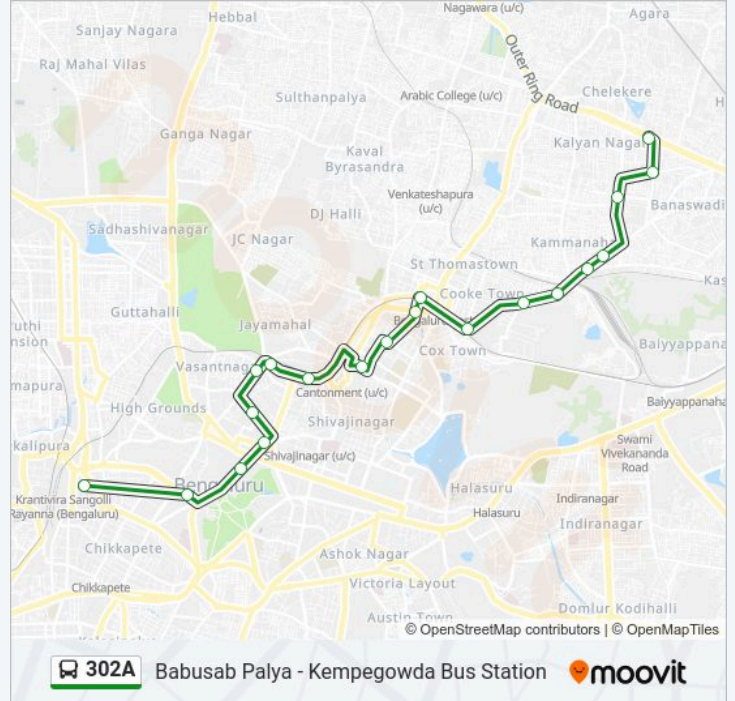

302A Line**Babusab Palya - Kempegowda Bus Station**[Get The App](#)

The 302A bus line (Babusab Palya - Kempegowda Bus Station) has 2 routes. For regular weekdays, their operation hours are:

(1) Kempegowda Bus Station: 06:40-22:00(2) Babusab Palya: 05:45-21:10

Use the Moovit App to find the closest 302A bus station near you and find out when is the next 302A bus arriving.

Direction: Kempegowda Bus Station

18 stops

[VIEW LINE SCHEDULE](#)

Babusabpalya
Jn Of 8th Main And 3rd Cross
80 Feet Road Banasawadi
Maruthi School
Ayyappa Temple
Indian Oil Petrol Depot Cross
Maruthi Sevanagara
Jai Bharathnagara
I.T.C Factory
Mosque Road
Coles Road
Coles Park
Bamboo Bazar 2
C.S.I.Hospital Queens Road
Indian Express
Maharani College
Cauvery Bhavana
Kempegowda Bus Station

302A bus Info**Direction:** Kempegowda Bus Station**Stops:** 18**Trip Duration:** 28 min**Line Summary:**

Direction: Babusab Palya

20 stops

[VIEW LINE SCHEDULE](#)

- Kempegowda Bus Station
- Maharani College
- Vidhana Soudha Karnataka High Court
- Indian Express
- Cunningham Road
- Vasanthnagara (Ambedkar Bhavana)
- Cantonment Railway Station
- Bamboo Bazaar
- Coles Park
- Coles Road
- Mosque Road
- Clarence School
- I.T.C Factory
- Jai Bharathnagara
- Maruthi Sevanagara
- Indian Oil Petrol Depot Cross
- Ayyappa Temple
- 80 Feet Road Banasawadi

Direction: Babusab Palya

Stops: 20

Trip Duration: 32 min

Line Summary:

Jn Of 8th Main And 3rd Cross

Babusabpalya

302A bus time schedules and route maps are available in an offline PDF at moovitapp.com. Use the Moovit App to see live bus times, train schedule or subway schedule, and step-by-step directions for all public transit in Bengaluru.