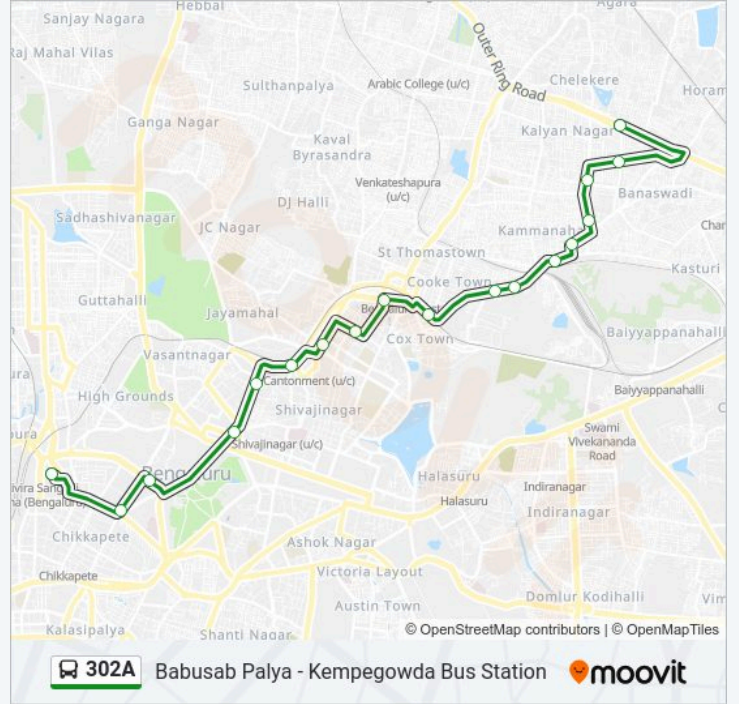

302A Line**Babusab Palya - Kempegowda Bus Station**[Get The App](#)

The 302A bus line (Babusab Palya - Kempegowda Bus Station) has 2 routes. For regular weekdays, their operation hours are:

(1) Kempegowda Bus Station: 06:40-22:00(2) Babusab Palya: 05:45-21:10

Use the Moovit App to find the closest 302A bus station near you and find out when is the next 302A bus arriving.

Direction: Kempegowda Bus Station

18 stops

[VIEW LINE SCHEDULE](#)

Babusabpalya
Jn Of 8th Main And 3rd Cross
80 Feet Road Banasawadi
Maruthi School
Ayyappa Temple
Indian Oil Petrol Depot Cross
Maruthi Sevanagara
Jai Bharathnagara
I.T.C Factory
Mosque Road
Coles Road
Coles Park
Bamboo Bazar 2
C.S.I.Hospital Queens Road
Indian Express
Maharani College
Cauvery Bhavana
Kempegowda Bus Station

302A bus Time Schedule

Kempegowda Bus Station Route Timetable:

Monday	06:40-22:00
Tuesday	06:40-22:00
Wednesday	06:40-22:00
Thursday	06:40-22:00
Friday	06:40-22:00
Saturday	06:40-22:00
Sunday	06:40-22:00

302A bus Info**Direction:** Kempegowda Bus Station**Stops:** 18**Trip Duration:** 28 min**Line Summary:**

Direction: Babusab Palya

20 stops

[VIEW LINE SCHEDULE](#)

- Kempegowda Bus Station
- Maharani College
- Vidhana Soudha Karnataka High Court
- Indian Express
- Cunningham Road
- Vasanthnagara (Ambedkar Bhavana)
- Cantonment Railway Station
- Bamboo Bazaar
- Coles Park
- Coles Road
- Mosque Road
- Clarence School
- I.T.C Factory
- Jai Bharathnagara
- Maruthi Sevanagara
- Indian Oil Petrol Depot Cross
- Ayyappa Temple
- 80 Feet Road Banasawadi