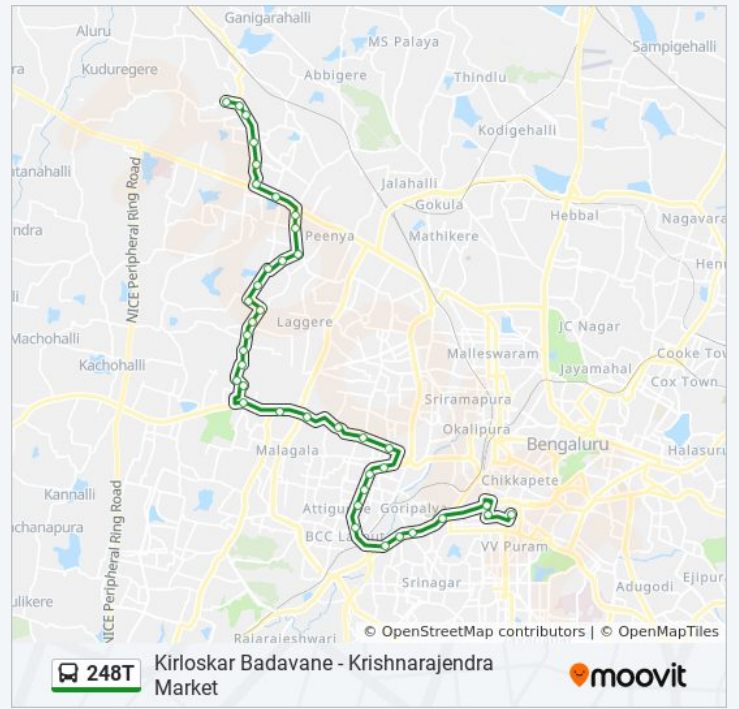

Rolling Mill

N.T.T.F.Peenya

Brundavana Peenya

14th Cross Peenya

Rajagopala Nagara

Peenya 2nd Stage

Milk Dairy Goodwill School

Hegganahalli

Hegganahalli Cross

Neelagiri Thopu

Maramma Temple Hegganahalli

Sunkadakatte

Kottigepalya

Summanahalli

Kamakshipalya

K.H.B.Colony

Agrahara Dasarahalli

Vijayanagara Vijaya Bank

Vijayanagara

Maruthi Mandira

Vijayanagara Bus Station

Attiguppe

Bapujinagara

New Guddadahalli

Mysore Circle

Vinayaka Talkies

Rayan Circle

K.R.Market (Kalasipalya)

248T bus time schedules and route maps are available in an offline PDF at moovitapp.com. Use the Moovit App to see live bus times, train schedule or subway schedule, and step-by-step directions for all public transit in Bengaluru.