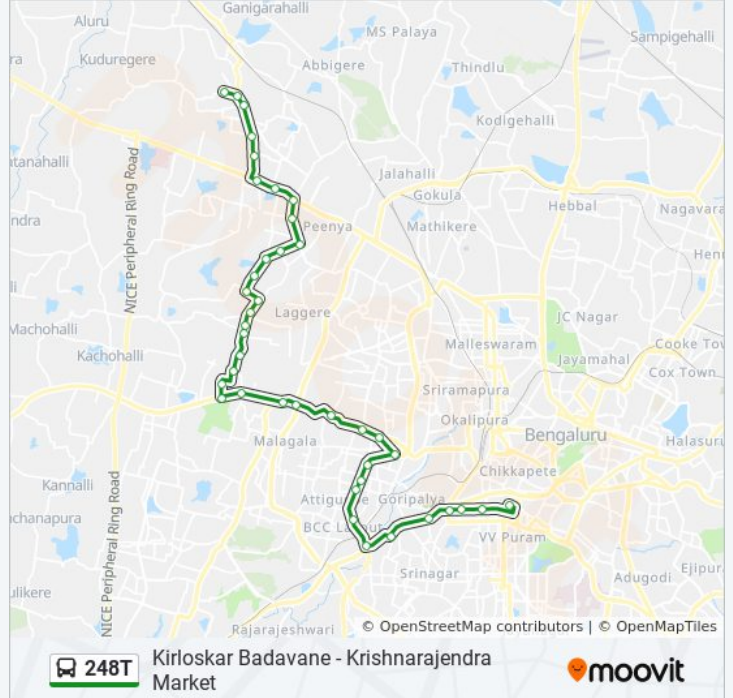

248T

Kirloskar Badavane - Krishnarajendra Market

Get The App

The 248T bus line (Kirloskar Badavane - Krishnarajendra Market) has 2 routes. For regular weekdays, their operation hours are:

(1) Kirloskar Badavane: 07:10 - 17:50(2) Krishnarajendra Market: 06:00 - 19:50

248T bus Time Schedule

Kirloskar Badavane Route Timetable:

Sunday	07:10 - 17:50
Monday	07:10 - 17:50
Tuesday	07:10 - 17:50
Wednesday	07:10 - 17:50
Thursday	07:10 - 17:50
Friday	07:10 - 17:50
Saturday	07:10 - 17:50

248T bus Info

Direction: Kirloskar Badavane

Stops: 40

Trip Duration: 70 min

Line Summary:

Hegganahalli Cross

Hegganahalli

Milk Dairy Goodwill School

Direction: Krishnarajendra Market

38 stops

[VIEW LINE SCHEDULE](#)

Kirloskar Badavane

Sapthagiri College

Bone Mill

Bagalagunte

Widia School