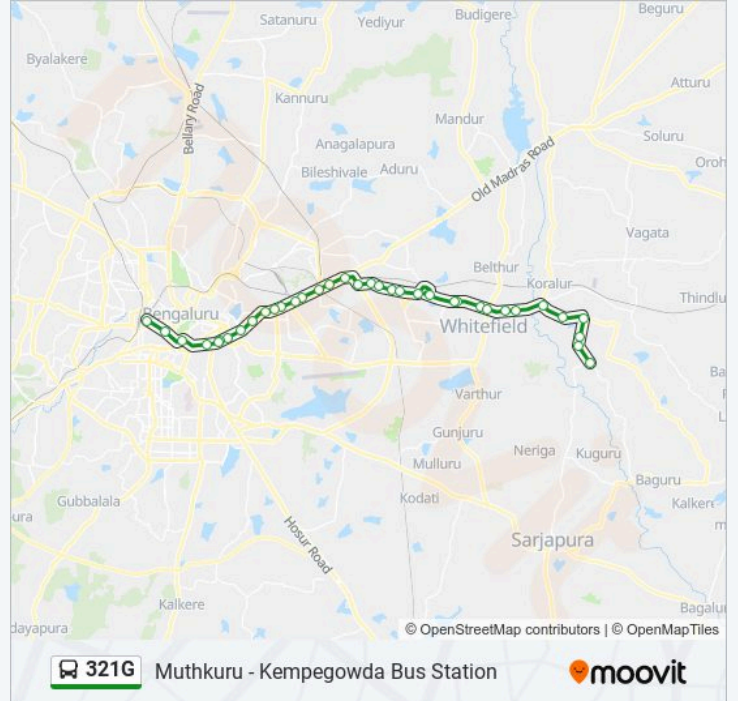

The 321G bus line (Muthkuru - Kempegowda Bus Station) has 2 routes. For regular weekdays, their operation hours are: (1) Kempegowda Bus Station: 07:05 - 20:25(2) Muthkuru: 05:35 - 18:50

Use the Moovit App to find the closest 321G bus station near you and find out when is the next 321G bus arriving.

**321G bus Time Schedule**

Kempegowda Bus Station Route Timetable:

Sunday	07:05 - 20:25
Monday	07:05 - 20:25
Tuesday	07:05 - 20:25
Wednesday	07:05 - 20:25
Thursday	07:05 - 20:25
Friday	07:05 - 20:25
Saturday	07:05 - 20:25

**321G bus Info****Direction:** Kempegowda Bus Station**Stops:** 36**Trip Duration:** 61 min**Line Summary:**

Benniganahalli

Baiyappanahalli Metro Station

N.G.E.F.

Swamy Vivekananda Metro Station / Isolation Hospital

### Direction: Muthkuru

37 stops

[VIEW LINE SCHEDULE](#)

Kempegowda Bus Station

Maharani College

K.R.Circle

Corporation

St.Joseph Boys High School Malya Hospital