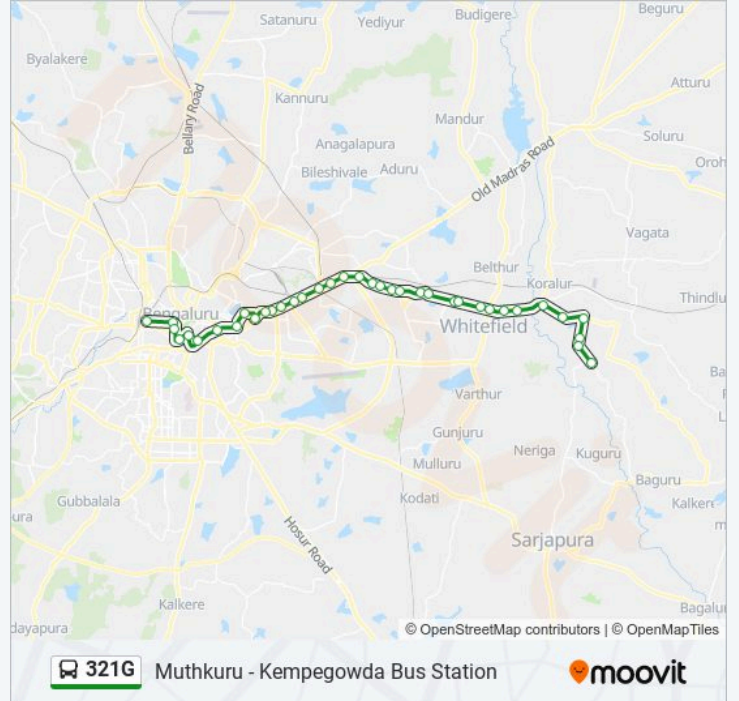

The 321G bus line (Muthkuru - Kempegowda Bus Station) has 2 routes. For regular weekdays, their operation hours are: (1) Kempegowda Bus Station: 07:05 - 20:25(2) Muthkuru: 05:35 - 18:50

Use the Moovit App to find the closest 321G bus station near you and find out when is the next 321G bus arriving.

Thirumalashettyhalli Cross

Old Samethanahalli

Bhodhana Hosahalli

Ayurvedic Hospital

Naganaikna Kote

Muthkuru

321G bus time schedules and route maps are available in an offline PDF at [moovitapp.com](https://moovitapp.com). Use the Moovit App to see live bus times, train schedule or subway schedule, and step-by-step directions for all public transit in Bengaluru.

© 2024 Moovit - All Rights Reserved