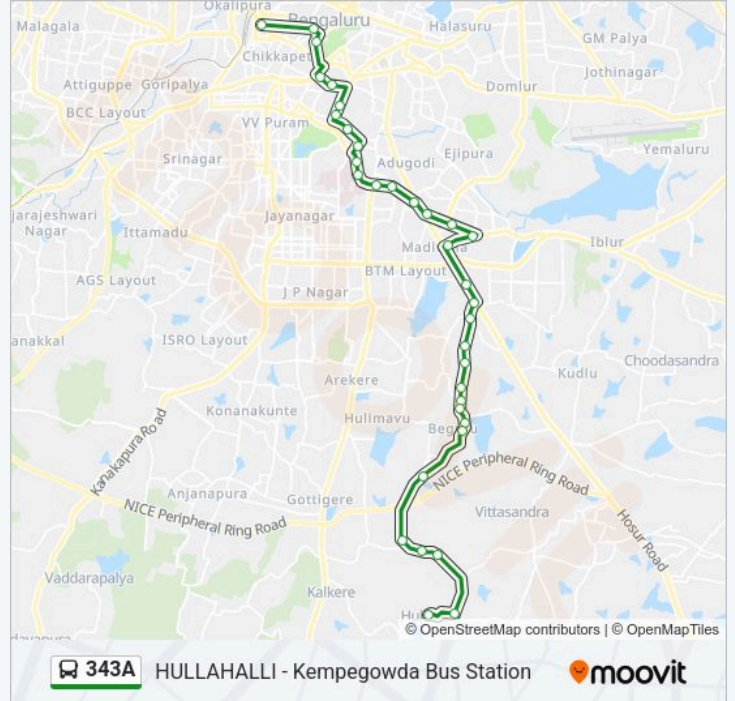

Roopena Agrahara

Bommanahalli

Deccan Hongansandra

Deccan Bengaluru

Galaxy Paradise

Canara Bank Beguru

Vishwapriyanagara Cross

Aralimara

Beguru Church

Beguru (Towards Beguru)

Mahaveer Ridge Apartments

Muniswera Devastanna

Vaddarapalya

Mylasandra

Hulimangala Cross

Hullahalli

343A bus time schedules and route maps are available in an offline PDF at moovitapp.com. Use the Moovit App to see live bus times, train schedule or subway schedule, and step-by-step directions for all public transit in Bengaluru.

© 2025 Moovit - All Rights Reserved