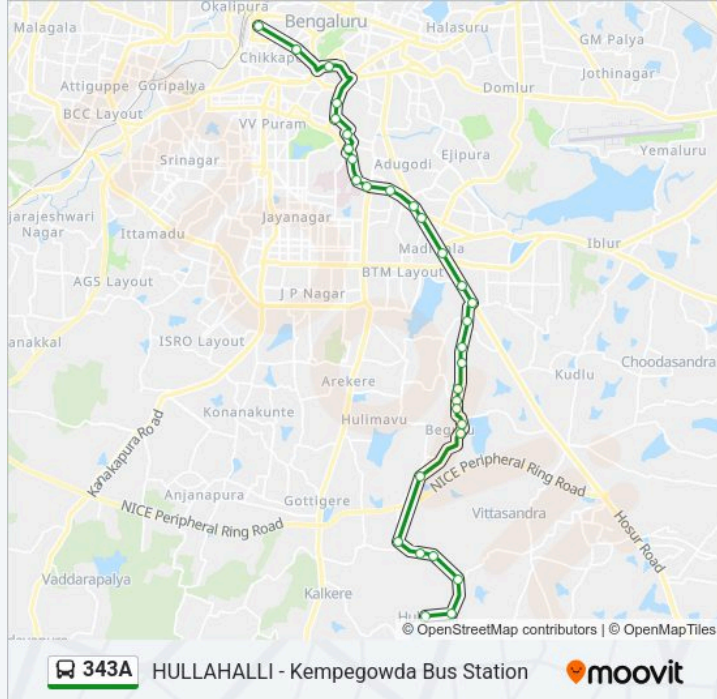

343A bus Info

Direction: Kempegowda Bus Station

Stops: 31

Trip Duration: 48 min

Line Summary:

Bengaluru Dairy Circle

Nimhans Hospital

Lakkasandra

Wilson Garden 10th Cross

Wilson Garden Police Station

Shanthinagara Bus Station

K.H.Road

Pallavi Talkies

Mysore Bank

Kempegowda Bus Station

Direction: Hullahalli

34 stops

[VIEW LINE SCHEDULE](#)

Kempegowda Bus Station

Maharani College

K.R.Circle

Corporation

Subbaiah Circle

K.H.Road