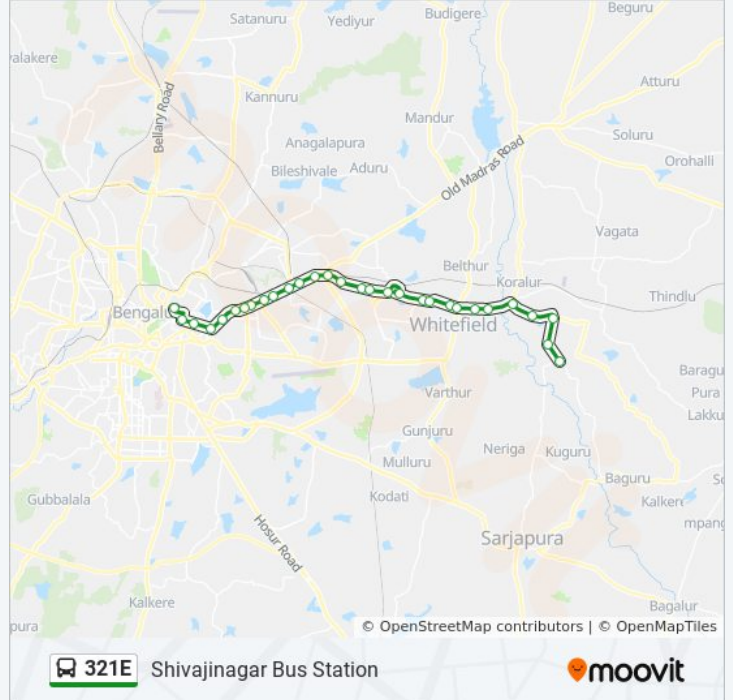

Tin Factory

Benniganahalli

Baiyappanahalli Metro Station

N.G.E.F.

Swamy Vivekananda Metro Station / Isolation Hospital

Binnamangala (Indiranagara R.T.O.Office)

Depot 6 Indiranagara

Halasuru

Lido

Manipal Centre

Maniksha Parade Ground

Shivajinagara Bus Station

321E bus time schedules and route maps are available in an offline PDF at moovitapp.com. Use the [Moovit App](#) to see live bus times, train schedule or subway schedule, and step-by-step directions for all public transit in Bengaluru.

[About Moovit](#) · [MaaS Solutions](#) · [Supported Countries](#) · [Mooviter Community](#)

© 2024 Moovit - All Rights Reserved

Check Live Arrival Times