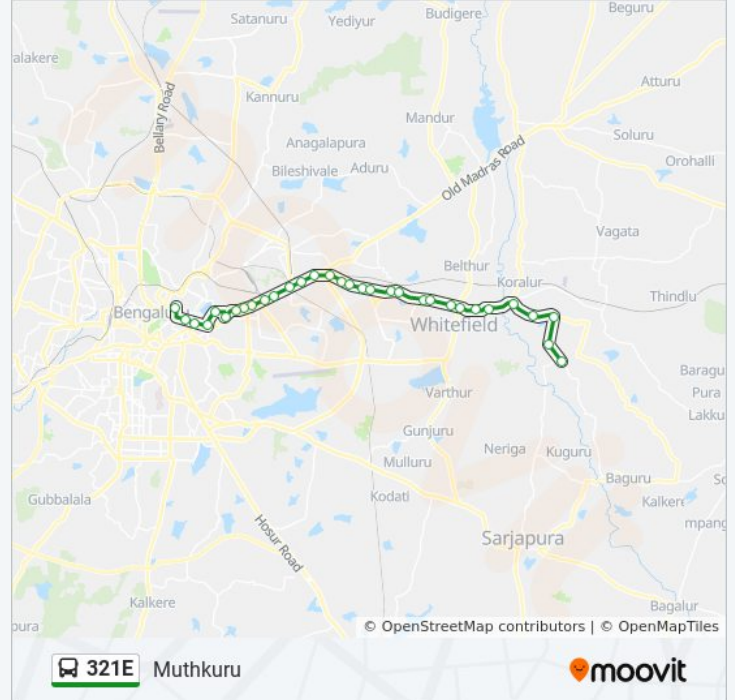

## 321E bus Info

**Direction:** Muthkuru

**Stops:** 32

**Trip Duration:** 58 min

**Line Summary:**

Pattandur Agrahara Gate

I.T.P.L.Whitefield

B.P.L.

### Direction: Shivajinagar Bus Station

30 stops

[VIEW LINE SCHEDULE](#)

Muthkur

Naganayakana Kote Cross

Bhodhana Hosahalli

Old Samethanahalli

Thirumalashettyhalli Cross