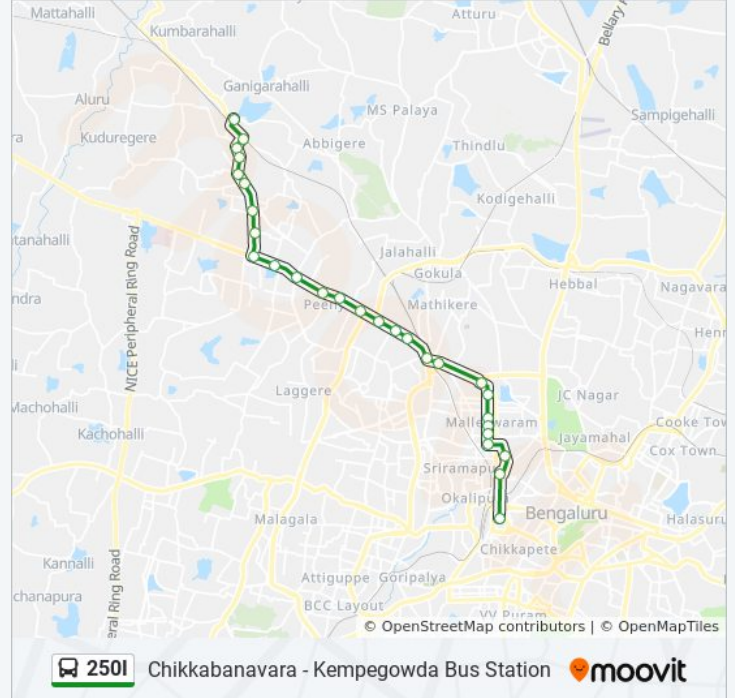

13th Cross Malleshwaram

8th Cross Malleshwaram

Malleshwaram Circle

Malleshwaram Link Road

Central (Towards K.B.S.Majestic)

Kempegowda Bus Station

250I bus time schedules and route maps are available in an offline PDF at moovitapp.com. Use the Moovit App to see live bus times, train schedule or subway schedule, and step-by-step directions for all public transit in Bengaluru.

© 2024 Moovit - All Rights Reserved