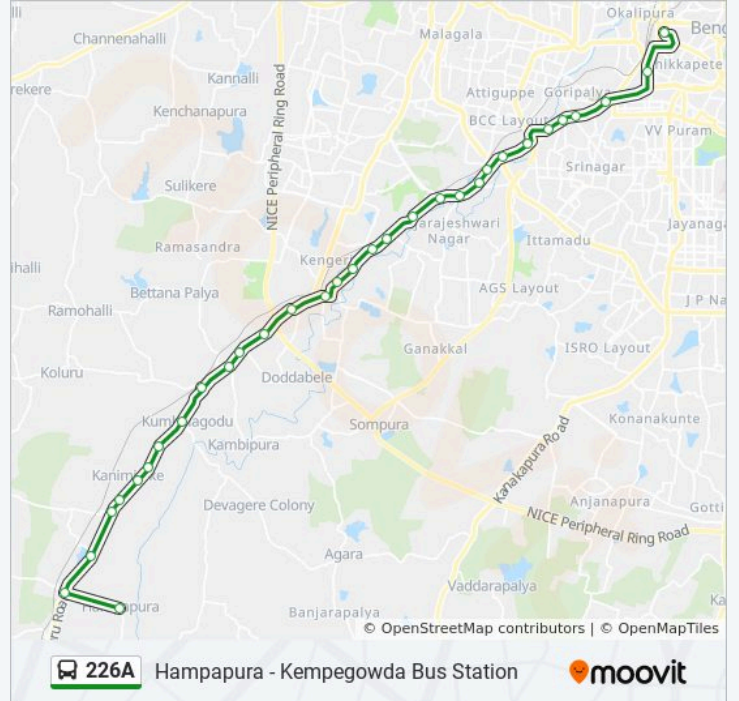

 **226A**

Hampapura - Kempegowda Bus Station

Get The App

The 226A bus line (Hampapura - Kempegowda Bus Station) has 2 routes. For regular weekdays, their operation hours are:

(1) Hampapura: 14:30 - 19:50(2) Kempegowda Bus Station: 18:10

Use the Moovit App to find the closest 226A bus station near you and find out when is the next 226A bus arriving.

Direction: Hampapura

31 stops

[VIEW LINE SCHEDULE](#)

Kempegowda Bus Station
Super Talkies (Cottonpet Hospital)
Rayan Circle
Sirsi Circle
Mysore Road Toll Gate
Mysore Road Bus Station
B.H.E.L.
Mysore Road Metro Station
Nayandahalli
B.W.S.S.B.Quarters Nayandahalli
Rajarajeshwari Nagara Gate
Bengaluru University Gate
Jayaram Das Factory
R.V.College
Mylasandra Cross
Kengeri Bus Station
Kengeri Police Station
I.M.A.C.India
Basavanagara Kengeri
R.R.Medical College
Anchepalya Bidadi Road

226A bus Info

Direction: Kempegowda Bus Station

Stops: 31

Trip Duration: 67 min

Line Summary:

R.V.College

Jayaram Das Factory

Bengaluru University Gate

Boys Hostel

Kempegowda Bus Station

226A bus time schedules and route maps are available in an offline PDF at moovitapp.com. Use the Moovit App to see live bus times, train schedule or subway schedule, and step-by-step directions for all public transit in Bengaluru.