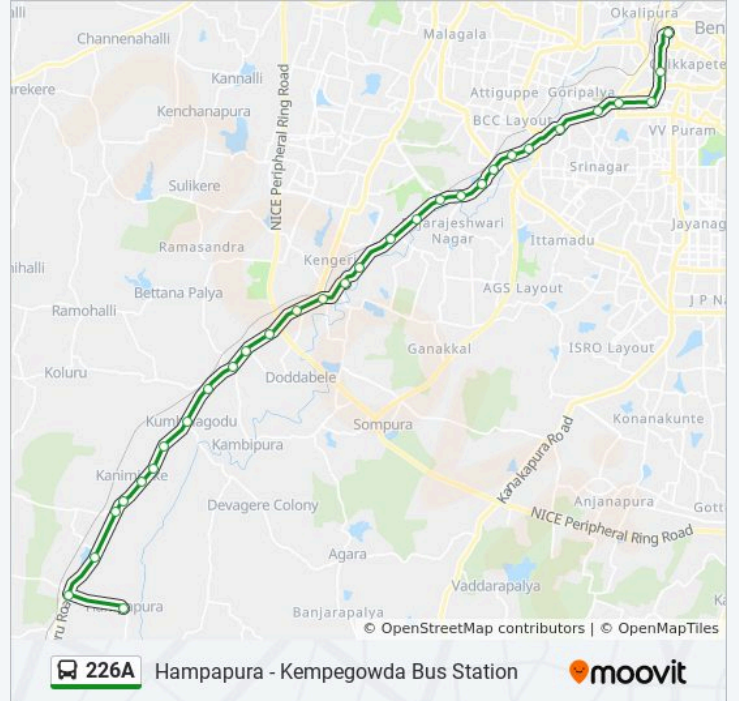

Use the Moovit App to find the closest 226A bus station near you and find out when is the next 226A bus arriving.

Direction: Hampapura

31 stops

[VIEW LINE SCHEDULE](#)

Kempegowda Bus Station
Super Talkies (Cottonpet Hospital)
Rayan Circle
Sirsi Circle
Mysore Road Toll Gate
Mysore Road Bus Station
B.H.E.L.
Mysore Road Metro Station
Nayandahalli
B.W.S.S.B.Quarters Nayandahalli
Rajarajeshwari Nagara Gate
Bengaluru University Gate
Jayaram Das Factory
R.V.College
Mylasandra Cross
Kengeri Bus Station
Kengeri Police Station
I.M.A.C.India
Basavanagara Kengeri
R.R.Medical College
Anchepalya Bidadi Road

226A bus Info

Direction: Hampapura

Stops: 31

Trip Duration: 55 min

Line Summary:

Ramohalli Cross

Kumbalagodu

Pepsi Gate

Swami Narayana Gurukula

Kanminake

Kanminake Colony

Hejjala Cross

Sheshagirihalli

Manchanayakanahalli Gate

Hampapura

Direction: Kempegowda Bus Station

31 stops

[VIEW LINE SCHEDULE](#)

Hampapura

Manchanayakanahalli Gate

Sheshagirihalli

Hejjala Cross

Kanminake Colony

Kanminake