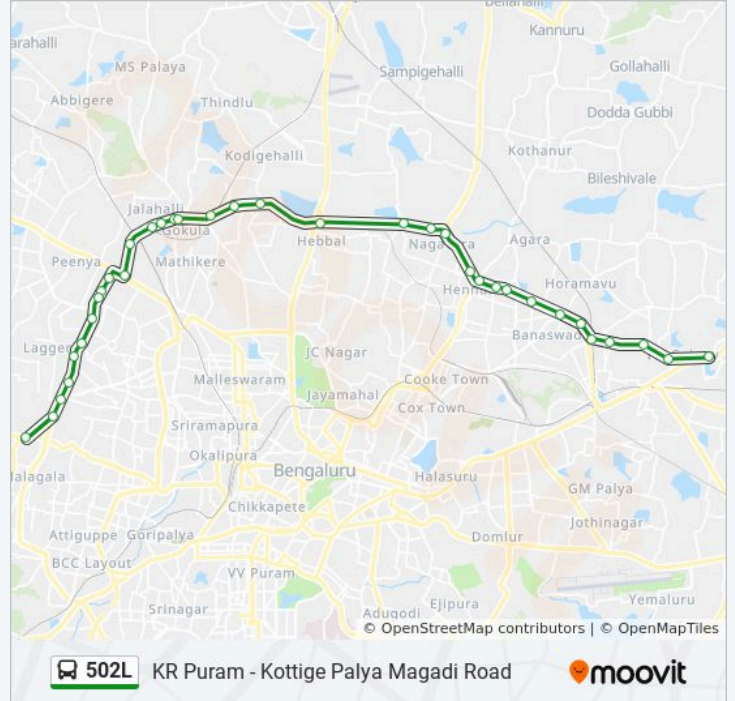

Hebbala Bridge

Veerannapalya

Manyatha Tech Park

Nagavara Junction

Hennur Junction

Hennur Junction

Kalyananagara

80 Feet Road Kalyananagara

Babusabpalya

Horamavu

Vijaya Bank Colony Ring Road

Ramamurthy Nagara Police Station

Aladamara Ramamurthy Nagara

I.T.I. Circle

K.R.Puram Market

502L bus time schedules and route maps are available in an offline PDF at moovitapp.com. Use the Moovit App to see live bus times, train schedule or subway schedule, and step-by-step directions for all public transit in Bengaluru.

© 2024 Moovit - All Rights Reserved