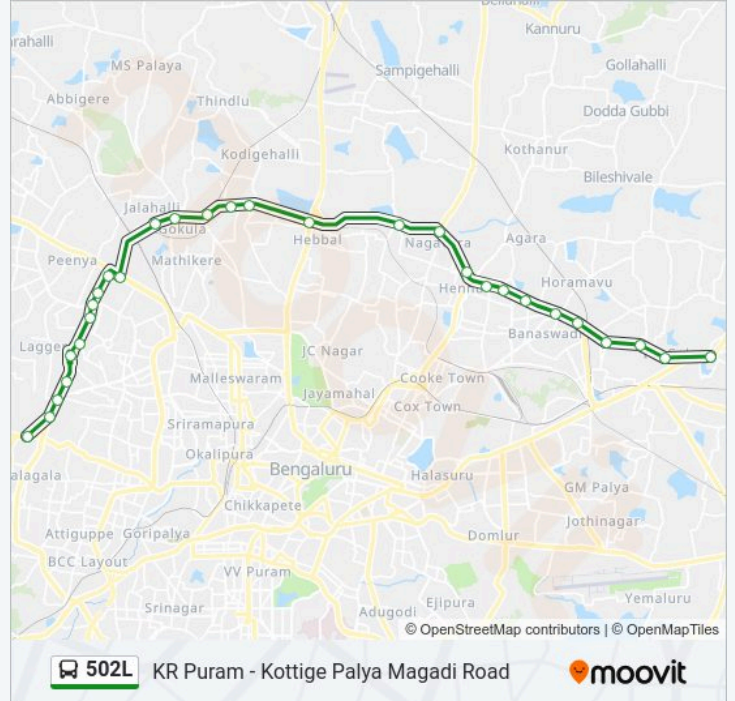

 **502L****KR Puram - Kottige Palya Magadi Road**[Get The App](#)

The 502L bus line (KR Puram - Kottige Palya Magadi Road) has 2 routes. For regular weekdays, their operation hours are: (1) Kottige Palya Magadi Road: 05:30 - 21:00(2) Kr Puram: 05:30 - 22:10
Use the Moovit App to find the closest 502L bus station near you and find out when is the next 502L bus arriving.

Direction: Kottige Palya Magadi Road

29 stops

[VIEW LINE SCHEDULE](#)

K.R.Puram Market
I.T.I. Circle
Aladamara Ramamurthy Nagara
Ramamurthy Nagara Police Station
Vijaya Bank Colony Ring Road
Horamavu
Babusabpalya
80 Feet Road Kalyananagara
Kalyananagara
Hennur Junction
Nagavara Junction
Veerannapalya
Hebbala Bridge
Bhadrapa Layout
Devinagara Cross
Kuvempu Circle
Muthyalanagara
Jalahalli Bakery
Goraguntepalya
Reliance Petrol Bunk Goraguntepalya
Modern Food Goraguntepalya

502L bus Info**Direction:** Kottige Palya Magadi Road**Stops:** 29**Trip Duration:** 51 min**Line Summary:**

Kanteerava Studio

Kanteerava Studio

Nandini Layout Ring Road

Laggere Bridge

Kempegowda Arch

Lurdubayi Samudaya Bhavana

Depot-31 Gate Summanahalli

Kottigepalya

Direction: Kr Puram

33 stops

[VIEW LINE SCHEDULE](#)

Kottigepalya

Depot-31 Gate Summanahalli

Lurdubayi Samudaya Bhavana