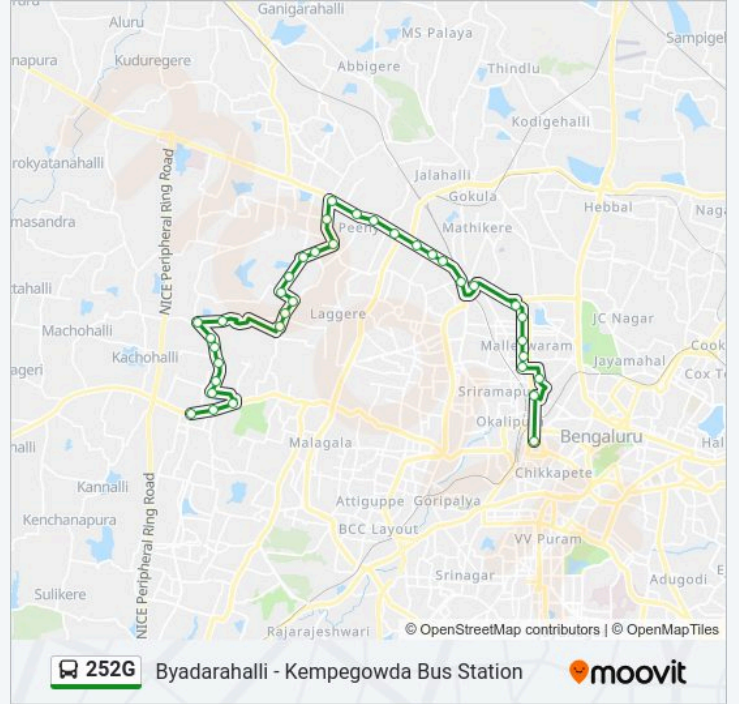

📍 252G Line

Byadarahalli - Kempegowda Bus Station

Get The App

The 252G bus line Byadarahalli - Kempegowda Bus Station has one route. For regular weekdays, their operation hours are:

(1) Yeshwanthapura Ttmc: 21:45

Use the Moovit App to find the closest 252G bus station near you and find out when is the next 252G bus arriving.

**Direction: Yeshwanthapura Ttmc**

36 stops

[VIEW LINE SCHEDULE](#)

- Byadarahalli
- Anjananagara
- Herohalli Cross
- Herohalli Sunkadakatte
- Venkateshwara Layout
- Syndicate Bank Layout
- Acharya College
- Vidyamanyanagara
- Andhrahalli
- Kalikanagara Shiva Temple
- Milk Dairy Goodwill School
- Peenya 2nd Stage
- Rajagopala Nagara
- 14th Cross Peenya
- Brundavana Peenya
- N.T.T.F.Peenya
- Rolling Mill
- T.V.S.Cross
- Systems Peenya
- Jalahalli Cross
- Peenya

Govardhan Talkies

Yeshwanthapura T.T.M.C

Tata Institute - Sankey Road

18th Cross Malleshwaram

13th Cross Malleshwaram

8th Cross Malleshwaram

Malleshwaram Circle

Malleshwaram Link Road

Central (Towards K.B.S.Majestic)

Kempegowda Bus Station

252G bus time schedules and route maps are available in an offline PDF at [moovitapp.com](https://moovitapp.com). Use the Moovit App to see live bus times, train schedule or subway schedule, and step-by-step directions for all public transit in Bengaluru.