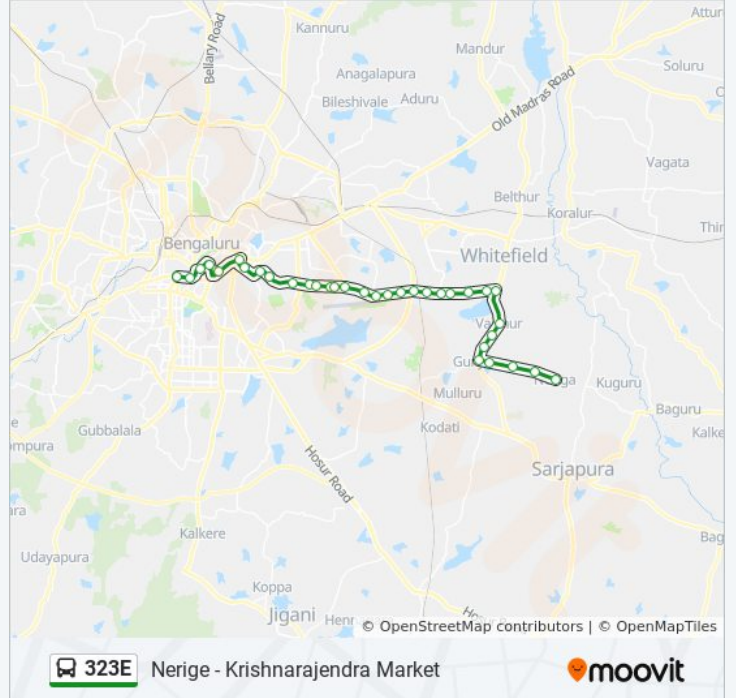

Marathahalli

Marathahalli Bridge

Munnekolalu Cross (Spice Garden)

Kundalahalli Gate

Thubarahalli

Siddapura

Ramagondanahalli

Varthuru Kodi

Varthuru

K.K.School

Vinayakanagara Gunjuru

Gunjuru

Hosahalli Gunjuru

Thippasandra Gate

Kathruguppe

Nerige

323E bus time schedules and route maps are available in an offline PDF at moovitapp.com. Use the [Moovit App](#) to see live bus times, train schedule or subway schedule, and step-by-step directions for all public transit in Bengaluru.

[About Moovit](#) • [MaaS Solutions](#) • [Supported Countries](#) • [Mooviter Community](#)

© 2024 Moovit - All Rights Reserved

Check Live Arrival Times