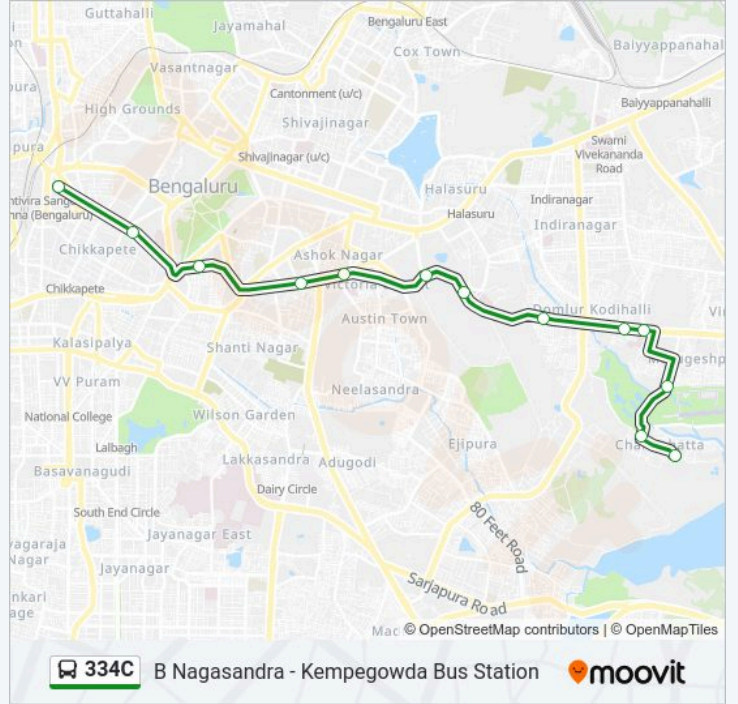

334C Line

B Nagasandra - Kempegowda Bus Station

[Get The App](#)

The 334C bus line B Nagasandra - Kempegowda Bus Station has one route. For regular weekdays, their operation hours are:

(1) Kempegowda Bus Station: 10:20-16:45

Use the Moovit App to find the closest 334C bus station near you and find out when is the next 334C bus arriving.

Direction: Kempegowda Bus Station

13 stops

[VIEW LINE SCHEDULE](#)

B Nagasandra
Challaghatta
Golf Club H.A.L.
Manipal Hospital
Kodihalli
Domlur
Commando Hospital
Military Accounts Office
Life Style
Richmond Circle
Pallavi Talkies
Mysore Bank
Kempegowda Bus Station

334C bus Time Schedule

Kempegowda Bus Station Route Timetable:

Monday	10:20-16:45
Tuesday	10:20-16:45
Wednesday	10:20-16:45
Thursday	10:20-16:45
Friday	10:20-16:45
Saturday	10:20-16:45
Sunday	10:20-16:45

334C bus Info

Direction: Kempegowda Bus Station

Stops: 13

Trip Duration: 23 min

Line Summary:

334C bus time schedules and route maps are available in an offline PDF at moovitapp.com. Use the Moovit App to see live bus times, train schedule or subway schedule, and step-by-step directions for all public transit in Bengaluru.