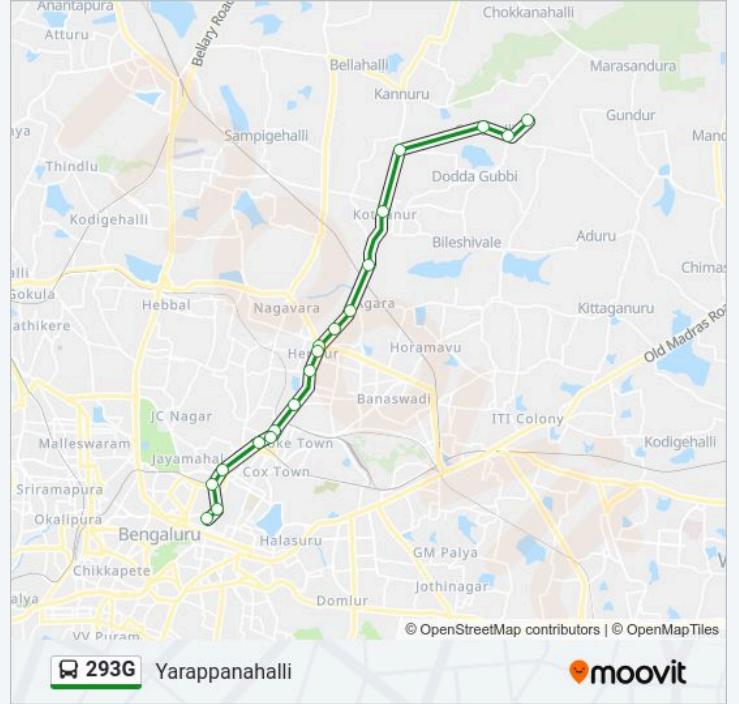

Yarappanahalli

293G bus time schedules and route maps are available in an offline PDF at moovitapp.com. Use the Moovit App to see live bus times, train schedule or subway schedule, and step-by-step directions for all public transit in Bengaluru.

© 2025 Moovit - All Rights Reserved