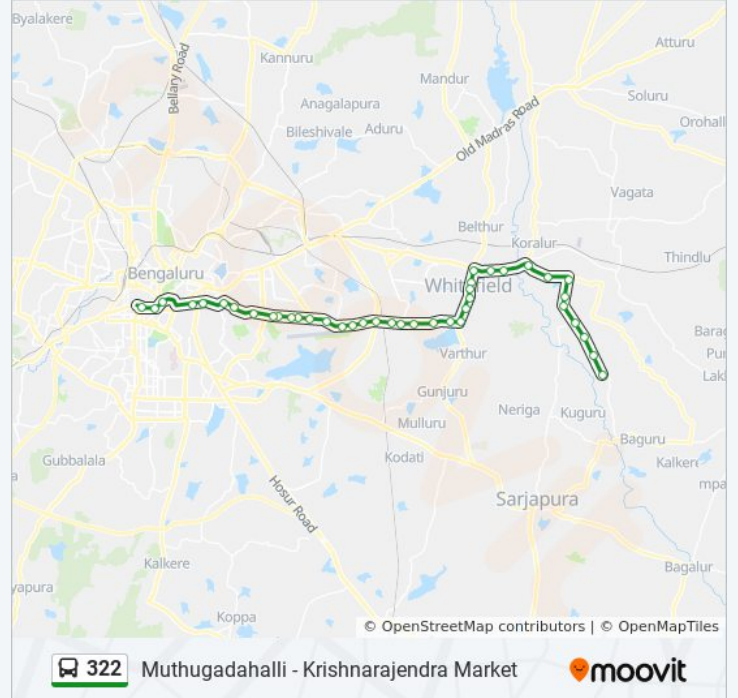

Direction: Muthugadahalli

42 stops

[VIEW LINE SCHEDULE](#)

K.R.Market

Town Hall

Corporation

St.Joseph Boys High School Malya Hospital

Richmond Circle (Bishop Coton Girls High School)