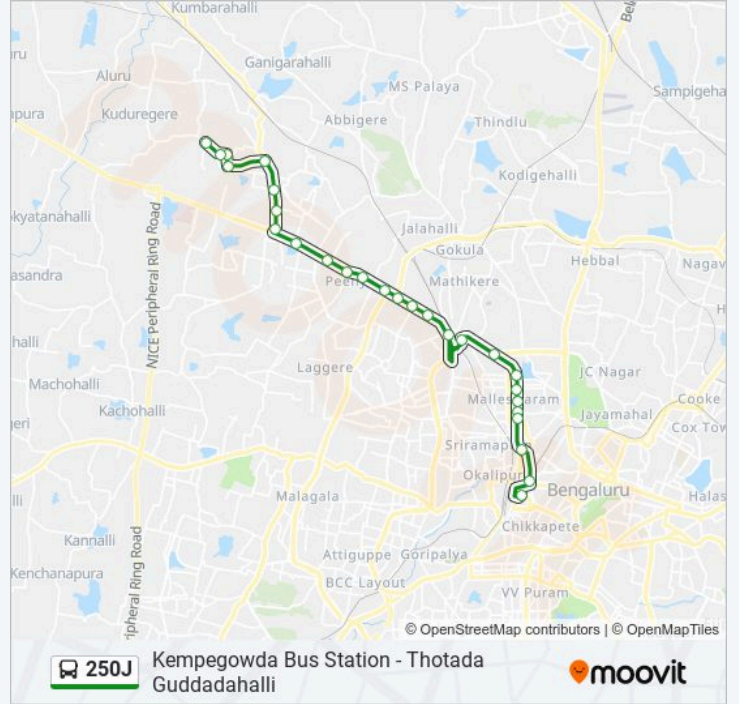

Widia School

Bagalagunte

Bone Mill

Sidedahalli

Byraveshwara Layout

Meenakshi Layout

Thotada Guddadahalli

250J bus time schedules and route maps are available in an offline PDF at moovitapp.com. Use the Moovit App to see live bus times, train schedule or subway schedule, and step-by-step directions for all public transit in Bengaluru.

© 2024 Moovit - All Rights Reserved