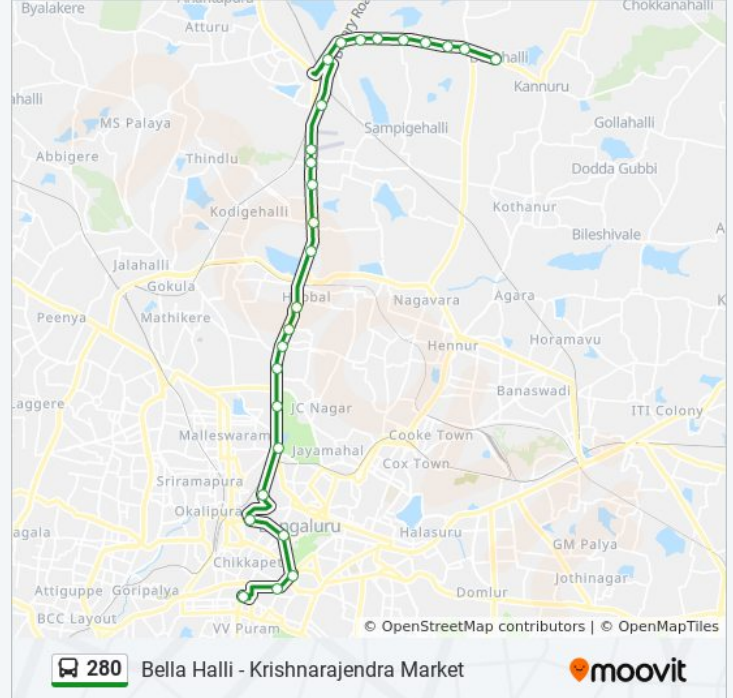

 **280**

Bella Halli - Krishnarajendra Market

Get The App

The 280 bus line (Bella Halli - Krishnarajendra Market) has 2 routes. For regular weekdays, their operation hours are:
(1) Bella Halli: 06:25 - 20:00(2) Krishnarajendra Market: 05:10 - 18:10
Use the Moovit App to find the closest 280 bus station near you and find out when is the next 280 bus arriving.

280 bus Time Schedule

Bella Halli Route Timetable:

Sunday	06:25 - 20:00
Monday	06:25 - 20:00
Tuesday	06:25 - 20:00
Wednesday	06:25 - 20:00
Thursday	06:25 - 20:00
Friday	06:25 - 20:00
Saturday	06:25 - 20:00

280 bus Info

Direction: Krishnarajendra Market

Stops: 26

Trip Duration: 51 min

Line Summary:

Palace Ground

R.M.Guttahalli

Shivananda Stores

Anand Rao Circle

Maharani College

Corporation

Town Hall

K.R.Market (Kalasipalya)

280 bus time schedules and route maps are available in an offline PDF at moovitapp.com. Use the [Moovit App](#) to see live bus times, train schedule or subway schedule, and step-by-step directions for all public transit in Bengaluru.