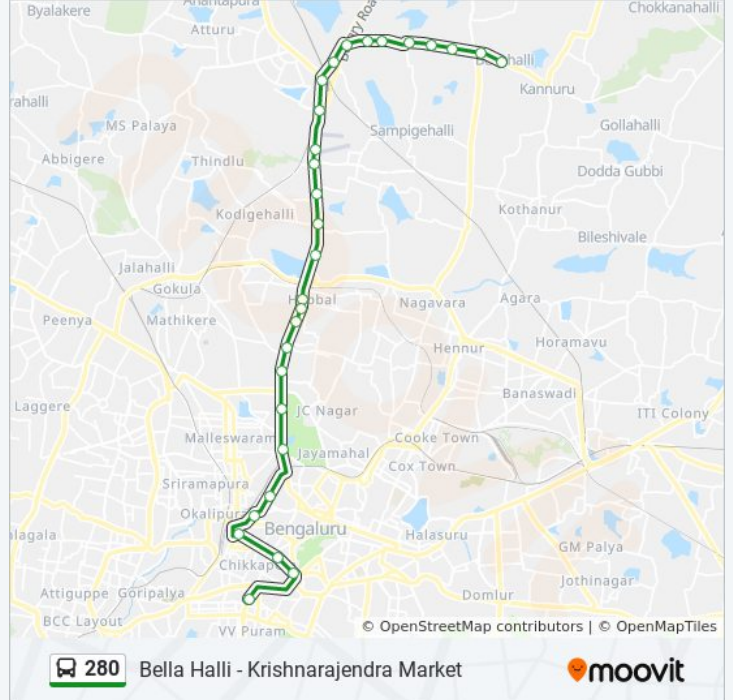

 **280**

Bella Halli - Krishnarajendra Market

Get The App

The 280 bus line (Bella Halli - Krishnarajendra Market) has 2 routes. For regular weekdays, their operation hours are:
(1) Bella Halli: 06:25 - 20:00(2) Krishnarajendra Market: 05:10 - 18:10
Use the Moovit App to find the closest 280 bus station near you and find out when is the next 280 bus arriving.

280 bus Time Schedule

Bella Halli Route Timetable:

Sunday	06:25 - 20:00
Monday	06:25 - 20:00
Tuesday	06:25 - 20:00
Wednesday	06:25 - 20:00
Thursday	06:25 - 20:00
Friday	06:25 - 20:00
Saturday	06:25 - 20:00

280 bus Info

Direction: Bella Halli

Stops: 28

Trip Duration: 49 min

Line Summary:

Sapthagiri Layout

Kogilu

Srinivasapura

Ittige Factory

Bellahalli Cross (Towards Kannur)

Bella Halli

Direction: Krishnarajendra Market

26 stops

[VIEW LINE SCHEDULE](#)

Bella Halli

Bellahalli Cross