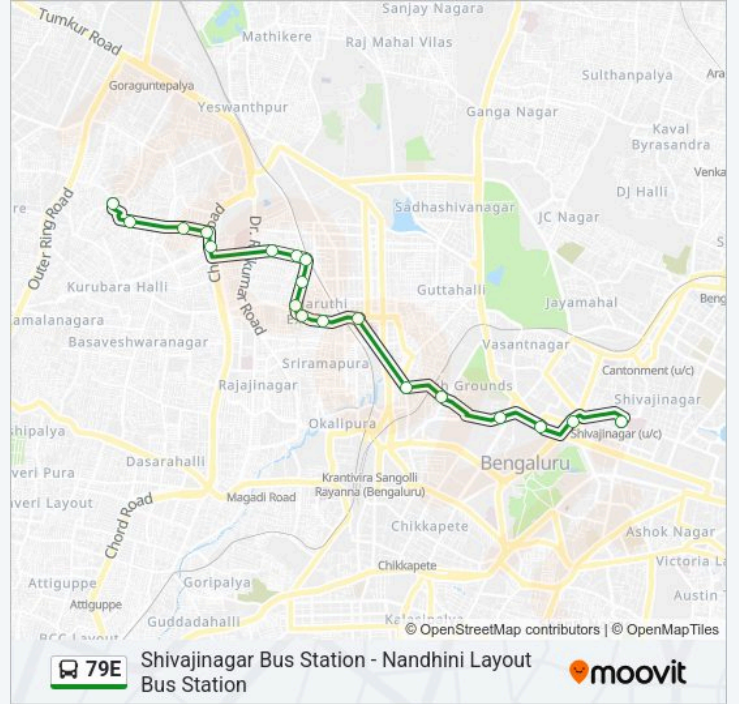

Stops: 19

Trip Duration: 25 min

Line Summary:

Nandini Layout Bus Stand

79E bus time schedules and route maps are available in an offline PDF at moovitapp.com. Use the Moovit App to see live bus times, train schedule or subway schedule, and step-by-step directions for all public transit in Bengaluru.