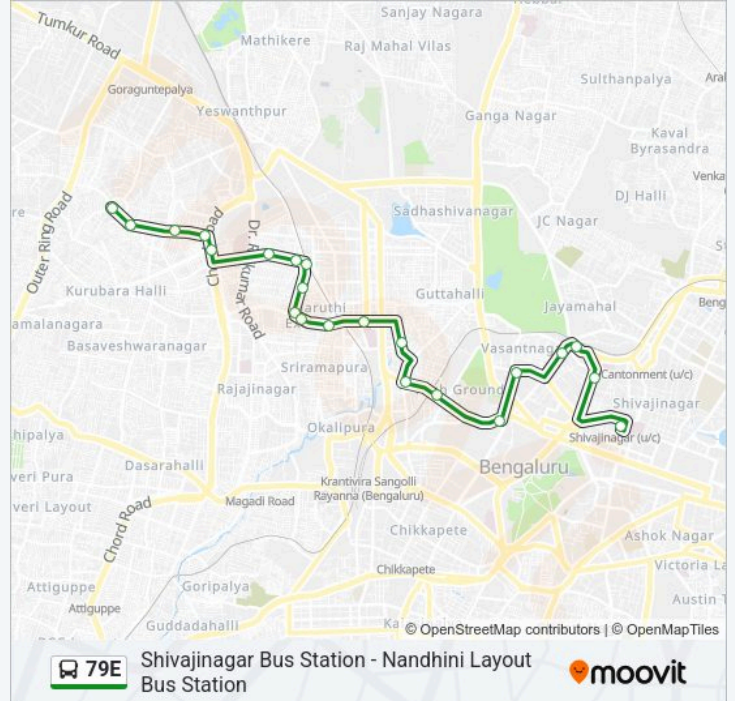

C.S.I.Hospital Queens Road

Shivajinagara Bus Station

Direction: Nandhini Layout Bus Station

19 stops

[VIEW LINE SCHEDULE](#)

Shivajinagara Bus Station

Indian Express

Raj Bhavan

R.C.College

Shivananda Stores Circle

Sheshadripuram College

Malleshwaram Circle

Devaiah Park

Harishchandra Ghat

Gayathri Nagara

Kodandarama Temple

Railway Gate Subramanyanagara

Subramanya Nagar

East West Public School

Rajajinagara 1st Block

Mahalakshmi Layout Entrance

Srinivasa Temple

Saraswathipuram

79E bus Time Schedule

Nandhini Layout Bus Station Route Timetable:

Monday	06:35-21:40
Tuesday	06:35-21:40
Wednesday	06:35-21:40
Thursday	06:35-21:40
Friday	06:35-21:40
Saturday	06:35-21:40
Sunday	06:35-21:40

79E bus Info

Direction: Nandhini Layout Bus Station

Stops: 19

Trip Duration: 25 min

Line Summary: