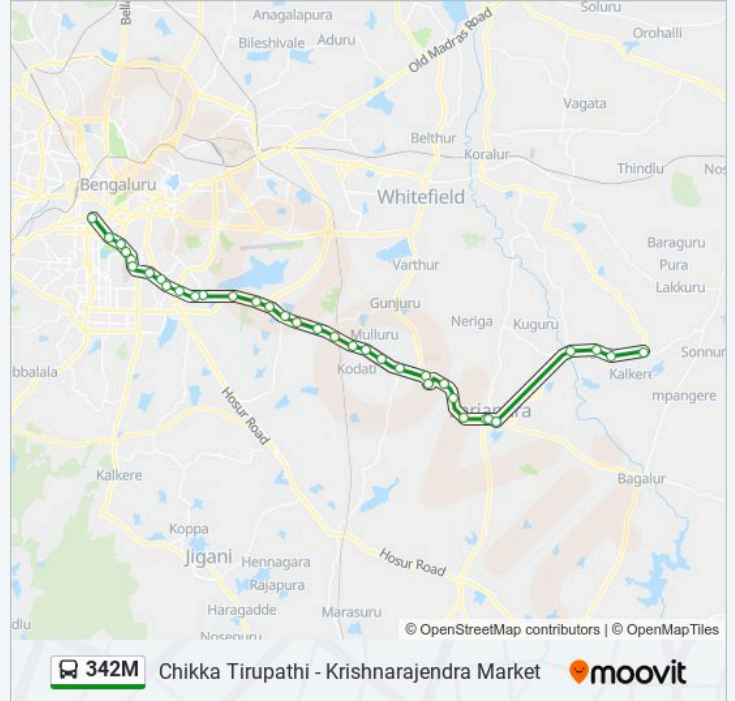

342M bus Info

Direction: Chikka Tirupathi

Stops: 35

Trip Duration: 69 min

Line Summary:

Sulikunte

Muttanalluru Cross

Dommasandra Circle

Dommasandra

Chambenahalli

Yamare

Somapura Gate

Sarjapura Circle

Sarjapura

Shri Rama Temple

Thiruvaranga Cross

Baguru

Ganagaluru Circle

Chikka Thirupathi

Direction: Krishnarajendra Market

33 stops

[VIEW LINE SCHEDULE](#)

Ganagaluru Circle

Baguru