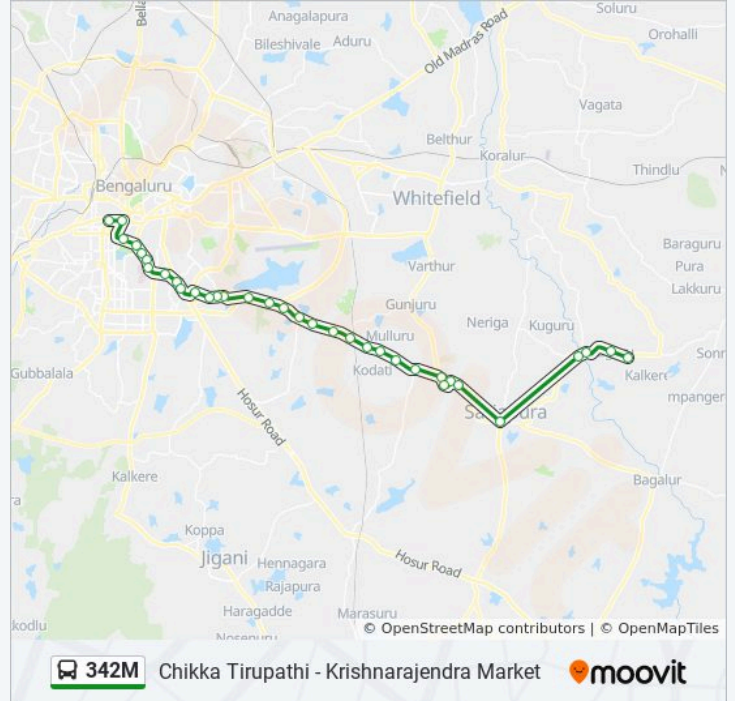

Nimhans Hospital

Lakkasandra

Wilson Garden 7th Cross

Hop Coms / Lalbagh

Lalbagh Main Gate

Town Hall

Krishnarajendra Market

342M bus time schedules and route maps are available in an offline PDF at moovitapp.com. Use the Moovit App to see live bus times, train schedule or subway schedule, and step-by-step directions for all public transit in Bengaluru.

© 2024 Moovit - All Rights Reserved