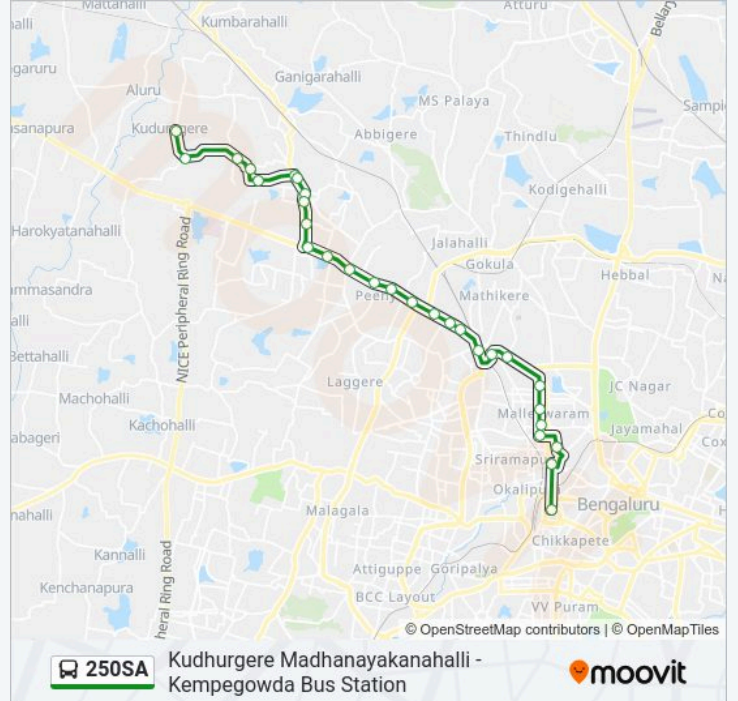

The 250SA bus line (Kudhurgere Madhanayakanahalli - Kempegowda Bus Station) has 2 routes. For regular weekdays, their operation hours are:

(1) Kempegowda Bus Station: 07:20 - 18:00(2) Kudhurgere Madhanayakanahalli: 08:20 - 15:00

250SA bus Time Schedule

Kempegowda Bus Station Route Timetable:

Sunday	07:20 - 18:00
Monday	07:20 - 18:00
Tuesday	07:20 - 18:00
Wednesday	07:20 - 18:00
Thursday	07:20 - 18:00
Friday	07:20 - 18:00
Saturday	07:20 - 18:00

250SA bus Info**Direction:** Kempegowda Bus Station**Stops:** 29**Trip Duration:** 47 min**Line Summary:**

Yeshwanthapura T.T.M.C

Yeshwanthpura Circle

18th Cross Malleshwaram

13th Cross Malleshwaram

8th Cross Malleshwaram

Malleshwaram Circle

Malleshwaram Link Road

Central (Towards K.B.S.Majestic)

Kempegowda Bus Station

Direction: Kudhurgere Madhanayakanahalli

26 stops

[VIEW LINE SCHEDULE](#)

Kempegowda Bus Station