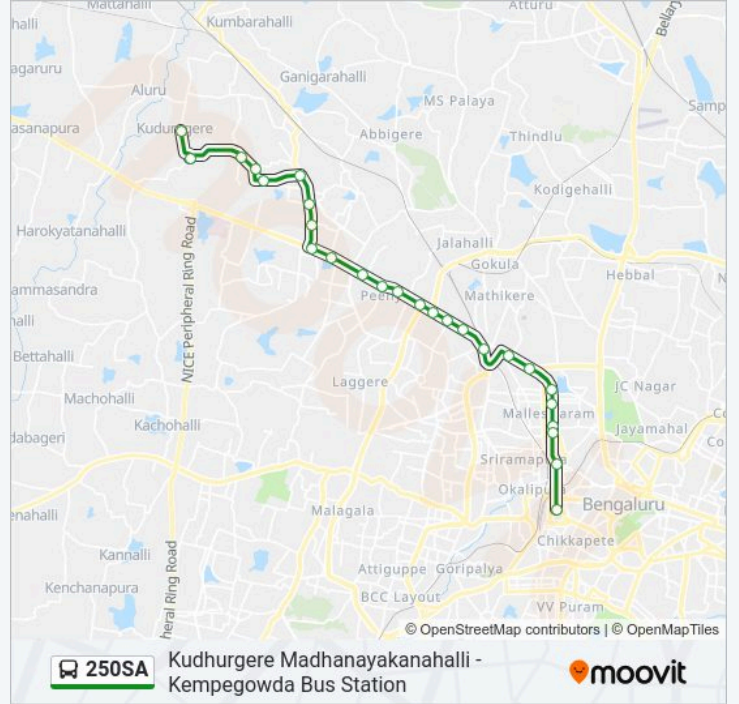

Widia School

Bagalagunte

Bone Mill

Sidedahalli

Meenakshi Layout

Thotada Guddadahalli

Kudurugere Colony

Kuduregere Madanayakanahalli

250SA bus time schedules and route maps are available in an offline PDF at moovitapp.com. Use the Moovit App to see live bus times, train schedule or subway schedule, and step-by-step directions for all public transit in Bengaluru.

© 2024 Moovit - All Rights Reserved