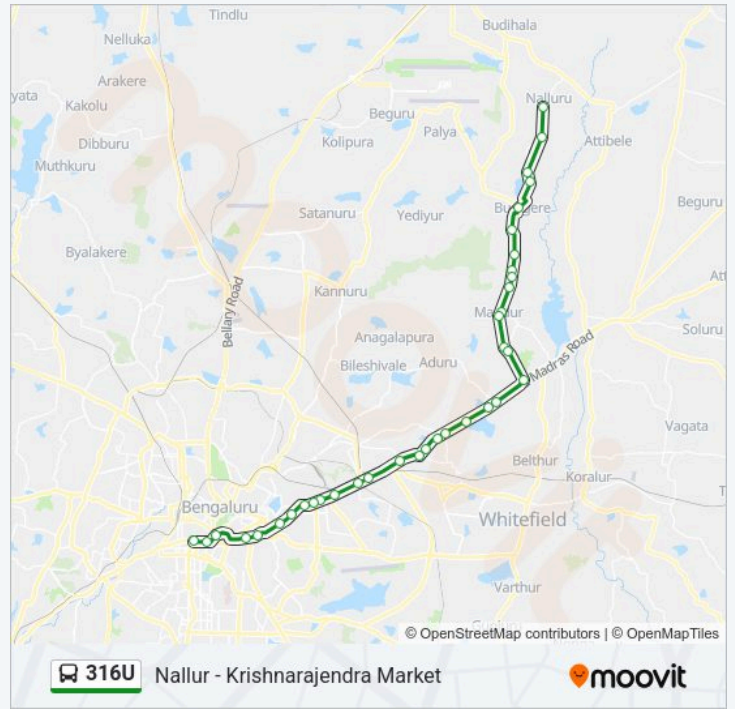

Line Summary:

Mandur
Premium Farm Mandur
Bommenahalli
S.K.F.Factory
Budigere Cross
Avalahalli
Veeranahalli
Medahalli
Bhattarahalli
Subashanagara
Police Quarters K.R.Puram
K.R.Puram Market
I.T.I.Colony Gate
Tin Factory
Benniganahalli
N.G.E.F.
Swamy Vivekananda Metro Station / Isolation Hospital
Binnamangala (Indiranagara R.T.O.Office)
Depot 6 Indiranagara
Halasuru
Lido
Life Style
Richmond Circle
Corporation
Town Hall
Krishnarajendra Market

316U bus time schedules and route maps are available in an offline PDF at moovitapp.com. Use the Moovit App to see live bus times, train schedule or subway schedule, and step-by-step directions for all public transit in Bengaluru.