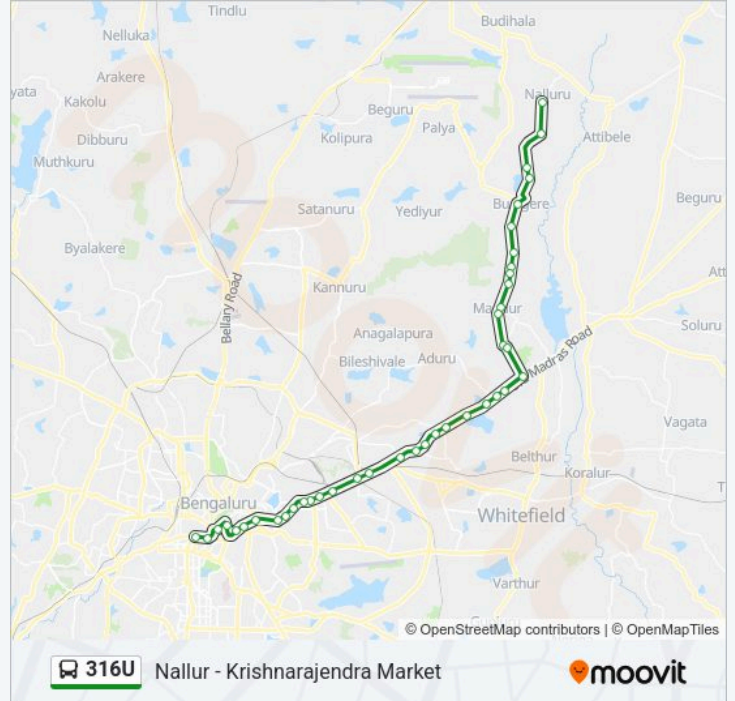

Premium Farm Mandur

Mandur

Kattugollahalli

Singarapura

Jyothipura

Thirumenahalli Gate

Handarahalli Gate

Budigere

Chowdappanahalli

Kaggalahalli Gate

Somathanahalli Gate Budigere Road

Nallur

Direction: Krishnarajendra Market

36 stops

[VIEW LINE SCHEDULE](#)

Nallur