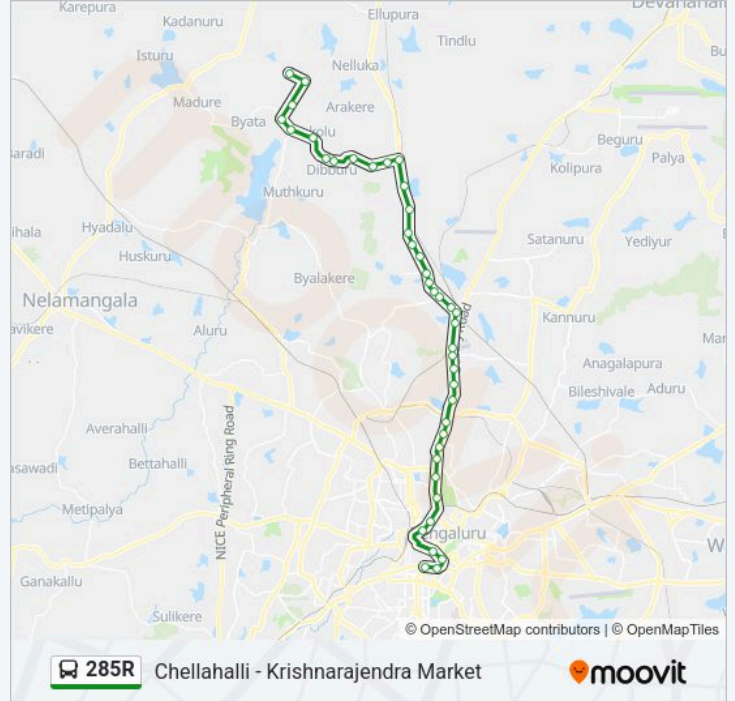

Rail Wheel Factory

Puttenahalli

Ananthapura Gate

C.P.R.I.Yelahanka

Nagenahalli Gate

Avalahalli

Singanayakanahalli Gate

Honnenahalli

Rajanukunte

Sri Banashankari Layout

Ittagalpura Gate

Cable Factory Ittagallapura

Dibbur Cross

Seethakempanahalli Cross

Kakolu

K.M.F

Sonnenahalli Government Hospital

Channasandra

Haniyur Cross

Chellahalli

Direction: Krishnarajendra Market

41 stops

[VIEW LINE SCHEDULE](#)

Chellahalli

Haniyur Cross

Channasandra Haniyur

Sonnenahalli Government Hospital

K.M.F

Kakolu

Seethakempanahalli Cross

Dibbur Cross

Cable Factory Ittagallapura

285R bus Time Schedule

Krishnarajendra Market Route Timetable:

Monday	06:20-16:55
Tuesday	06:20-16:55
Wednesday	06:20-16:55
Thursday	06:20-16:55
Friday	06:20-16:55
Saturday	06:20-16:55
Sunday	06:20-16:55

285R bus Info

Direction: Krishnarajendra Market

Stops: 41