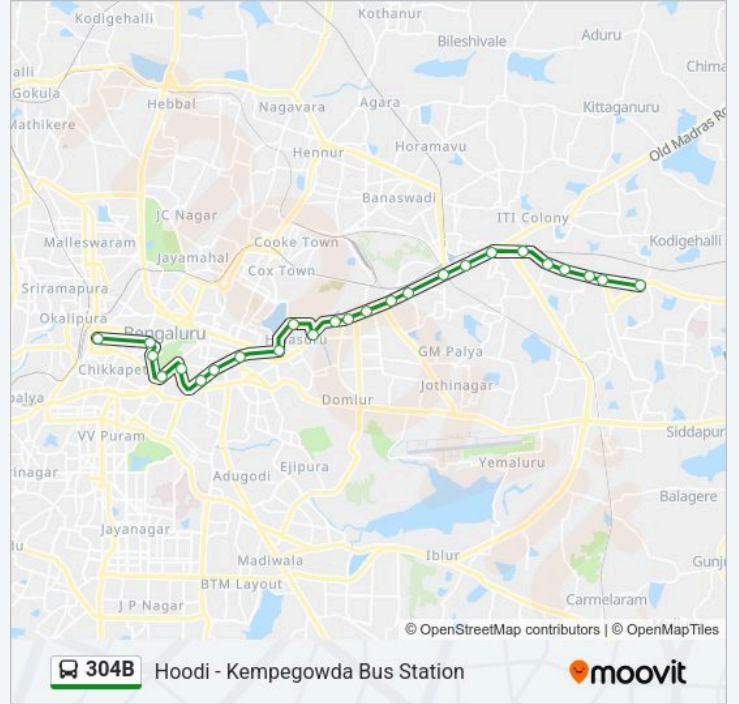

K.R.Puram Metro Station

B Narayanapura

Mahadevapura

Singayyanapalya

Garudacharpalya

Brook Steel E.S.I.

Hoodi

304B bus time schedules and route maps are available in an offline PDF at moovitapp.com. Use the Moovit App to see live bus times, train schedule or subway schedule, and step-by-step directions for all public transit in Bengaluru.

© 2025 Moovit - All Rights Reserved