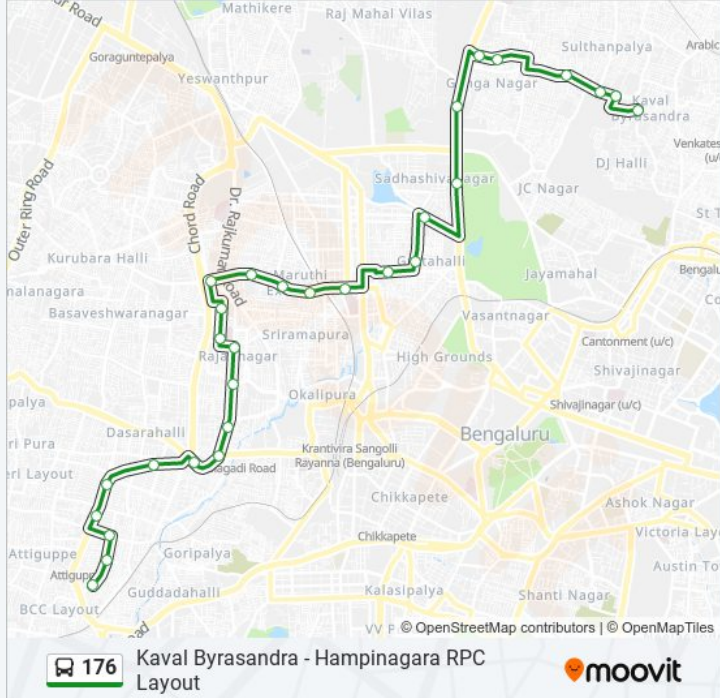

Dattatreya Temple Malleshwaram

Vaiyalikaval Police Station

Bashyam Circle

Palace Ground

Mekhri Circle

C.B.I.

Vasanthappa Block

1st Main Road, 3/2

Sultanpalya Cross Pushpanjali Talkies

P&T Quarters

Kaval Byrasandra

176 bus time schedules and route maps are available in an offline PDF at moovitapp.com. Use the [Moovit App](#) to see live bus times, train schedule or subway schedule, and step-by-step directions for all public transit in Bengaluru.

[About Moovit](#) • [MaaS Solutions](#) • [Supported Countries](#) • [Mooviter Community](#)

© 2024 Moovit - All Rights Reserved

Check Live Arrival Times