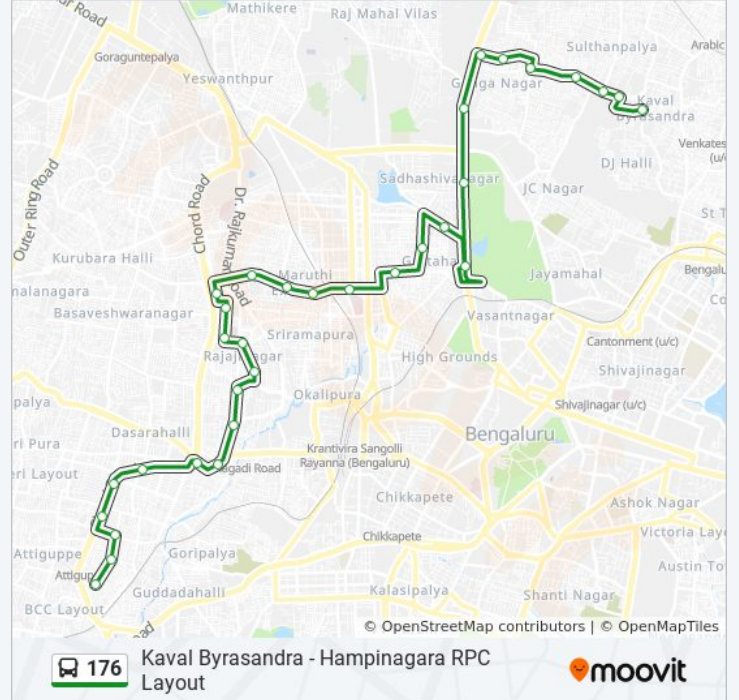

Use the Moovit App to find the closest 176 bus station near you and find out when is the next 176 bus arriving.

Direction: Hampinagara Rpc Layout

32 stops

[VIEW LINE SCHEDULE](#)

- Kaval Byrasandra
- P&T Quarters
- Sultanpalya Cross Pushpanjali Talkies
- Dinnur Main Road
- R.T.Nagara
- Vasanthappa Block
- C.B.I.
- Mekhri Circle
- Palace Ground
- R.M.Guttahalli
- Cs-Sadashivanagara Indian Bank
- Vaiyalikaval Police Station
- Dattatreya Temple Malleshwaram
- Malleshwaram Circle
- Devaiah Park
- Harishchandra Ghat
- Mariyappanapalya
- 2nd Block Rajajinagara
- Basaveshwara College
- E.S.I.Hospital Rajajinagara
- Old Police Station Rajajinagara

176 bus Info

Direction: Hampinagara Rpc Layout

Stops: 32

Trip Duration: 47 min

Line Summary:

Rajajinagara Rama Temple

Bashyam Circle

6th Block Rajajinagara

Direction: Kaval Byrasandra

29 stops

[VIEW LINE SCHEDULE](#)

Hampinagara R.P.C.Layout

Hampinagara 7th Cross

Hampi Nagara Post Office

Maruthi Mandira

Vijayanagara

176 bus Info

Direction: Kaval Byrasandra

Stops: 29

Trip Duration: 43 min

Line Summary:

Dattatreya Temple Malleshwaram

Vaiyalikaval Police Station

Bashyam Circle