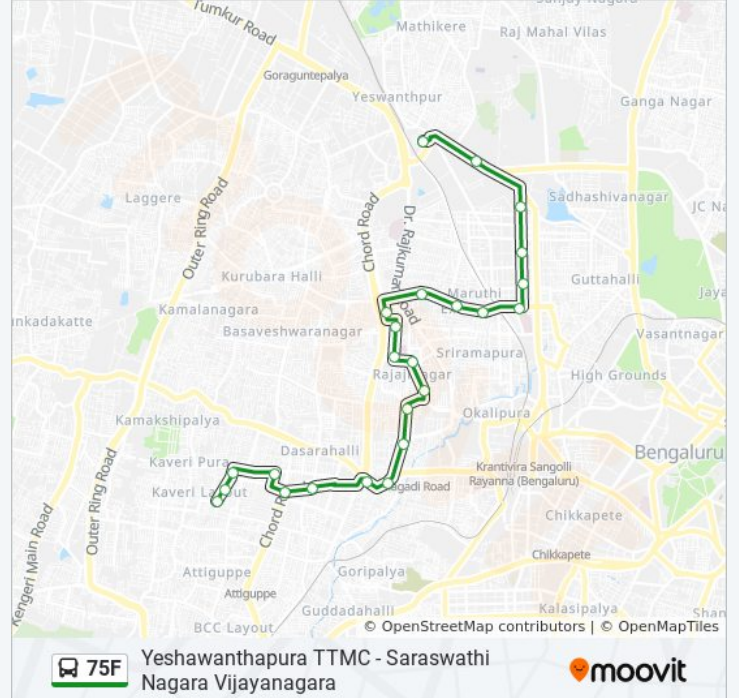

24 stops

[VIEW LINE SCHEDULE](#)

- Yeshwanthapura Bus Station
- Yeshwanthpura Circle
- 18th Cross Malleshwaram
- 13th Cross Malleshwaram
- 8th Cross Malleshwaram
- Malleshwaram Circle
- Devaiah Park
- Harishchandra Ghat
- Mariyappanapalya
- 2nd Block Rajajinagara
- Basaveshwara College
- E.S.I.Hospital Rajajinagara
- Old Police Station Rajajinagara
- Rajajinagara Rama Temple
- Bashyam Circle
- 6th Block Rajajinagara
- Prasanna Theatre
- Magadi Road Toll Gate
- Vijayanagara Vijaya Bank
- Vijayanagara
- Govindarajanagara

Stops: 24

Trip Duration: 33 min

Line Summary:

Shobha Hospital

Amarjyothinagara

Saraswathi Nagara Vijayanagara

Direction: Yeshawanthapura Ttmc

23 stops

[VIEW LINE SCHEDULE](#)

Saraswathi Nagara Vijayanagara

Amarjyothinagara

Shobha Hospital

Govindarajanagara

Vijayanagara

Agrahara Dasarahalli

Magadi Road Toll Gate

75F bus Info

Direction: Yeshawanthapura Ttmc

Stops: 23

Trip Duration: 34 min

Line Summary:

8th Cross Malleshwaram

15th Cross Malleshwaram

18th Cross Malleshwaram