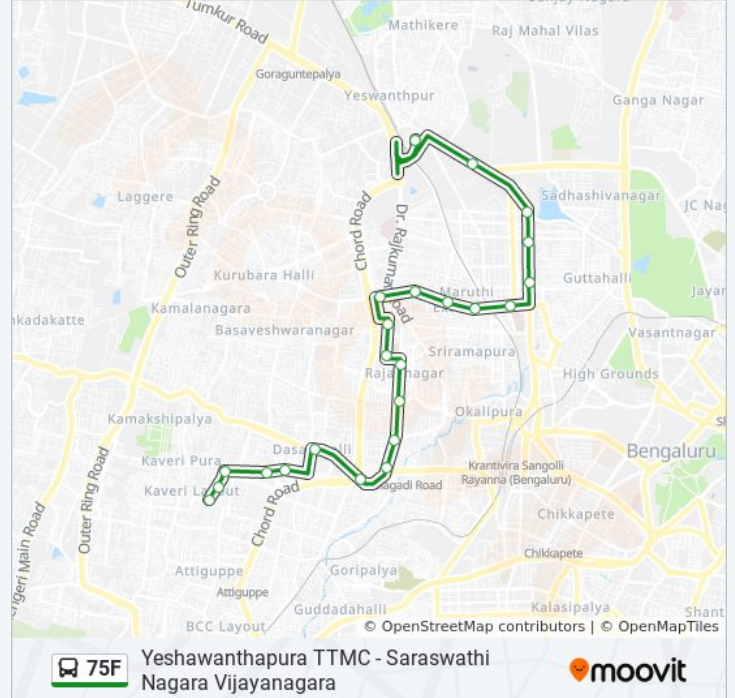

Stops: 24

Trip Duration: 33 min

Line Summary:

Shobha Hospital

Amarjyothinagara

Saraswathi Nagara Vijayanagara

Direction: Yeshawanthapura Ttmc

23 stops

Harishchandra Ghat

Devaiah Park

Malleshwaram Circle

75F bus Time Schedule

Yeshawanthapura Ttmc Route Timetable:

Sunday	18:05
Monday	18:05
Tuesday	18:05
Wednesday	18:05
Thursday	18:05
Friday	18:05
Saturday	18:05

75F bus Info

Direction: Yeshawanthapura Ttmc

Stops: 23

Trip Duration: 34 min

Line Summary:

8th Cross Malleshwaram

15th Cross Malleshwaram

18th Cross Malleshwaram

Tata Institute

Yeshwanthapura Bus Station

75F bus time schedules and route maps are available in an offline PDF at moovitapp.com. Use the [Moovit App](#) to see live bus times, train schedule or subway schedule, and step-by-step directions for all public transit in Bengaluru.