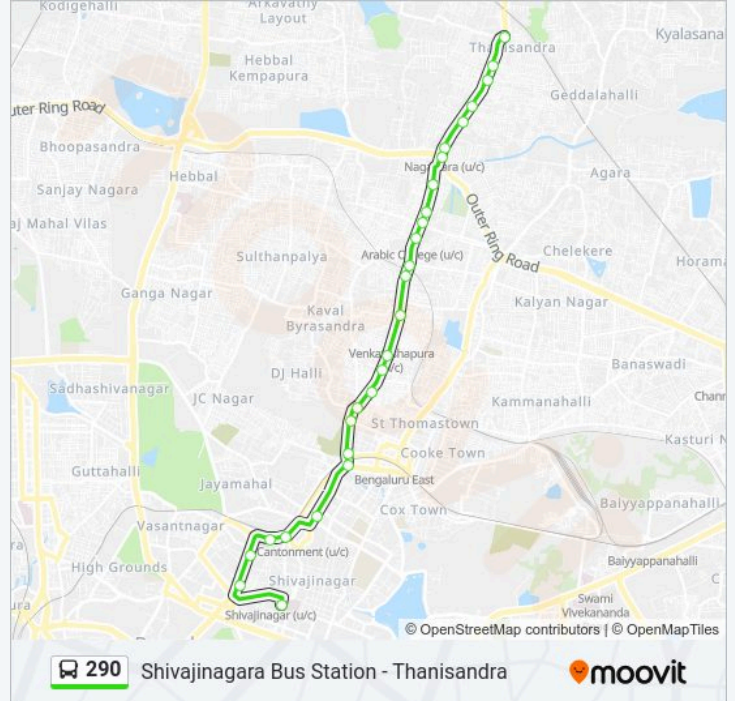

290 bus Time Schedule

Shivajinagara Bus Station Route Timetable:

Monday	08:25 - 17:15
Tuesday	08:25 - 17:15
Wednesday	08:25 - 17:15
Thursday	08:25 - 17:15
Friday	08:25 - 17:15
Saturday	08:25 - 17:15
Sunday	08:25 - 17:15

290 bus Info**Direction:** Shivajinagara Bus Station**Stops:** 27**Trip Duration:** 29 min**Line Summary:**

Coles Park

Bamboo Bazar 2

Bamboo Bazaar

C.S.I.Hospital Queens Road

Gold Star Hotel

Shivajinagara Bus Station

Direction: Thanisandra

28 stops

[VIEW LINE SCHEDULE](#)

Shivajinagara Bus Station

Indian Express

Cunningham Road

The Embassy Cunningham Road

Vasanthnagara (Ambedkar Bhavana)