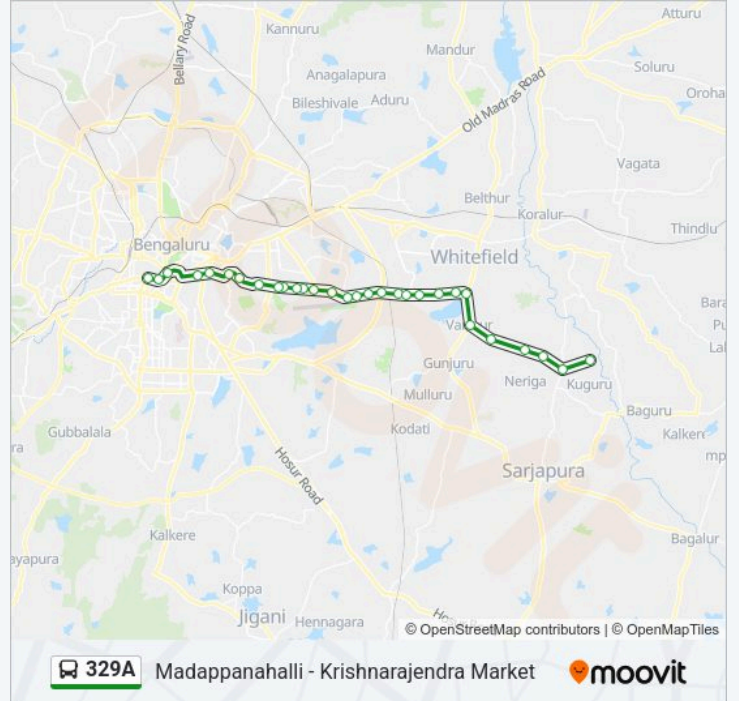

H.A.L.Main Gate

Rajarajeshwari Talkies

Murugeshpalya

Manipal Hospital

Kodihalli

Domlur

Commando Hospital

Military Accounts Office

Life Style

Richmond Circle

Corporation

Town Hall

K.R.Market

329A bus time schedules and route maps are available in an offline PDF at moovitapp.com. Use the Moovit App to see live bus times, train schedule or subway schedule, and step-by-step directions for all public transit in Bengaluru.

© 2025 Moovit - All Rights Reserved