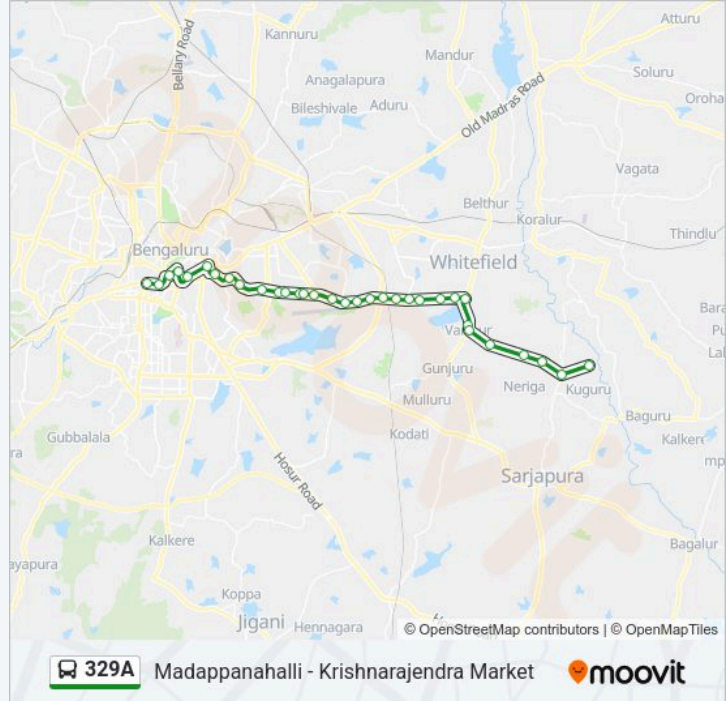

Direction: Madappanahalli

Stops: 33

Trip Duration: 62 min

Line Summary:

Kundalahalli Gate

Thubarahalli

Siddapura

Ramagondanahalli

Direction: Krishnarajendra Market

30 stops

[VIEW LINE SCHEDULE](#)

Madappanahalli

Madappanahalli Cross

Janthagondanahalli

Nakkundi Dommasandra

Halasahalli Cross