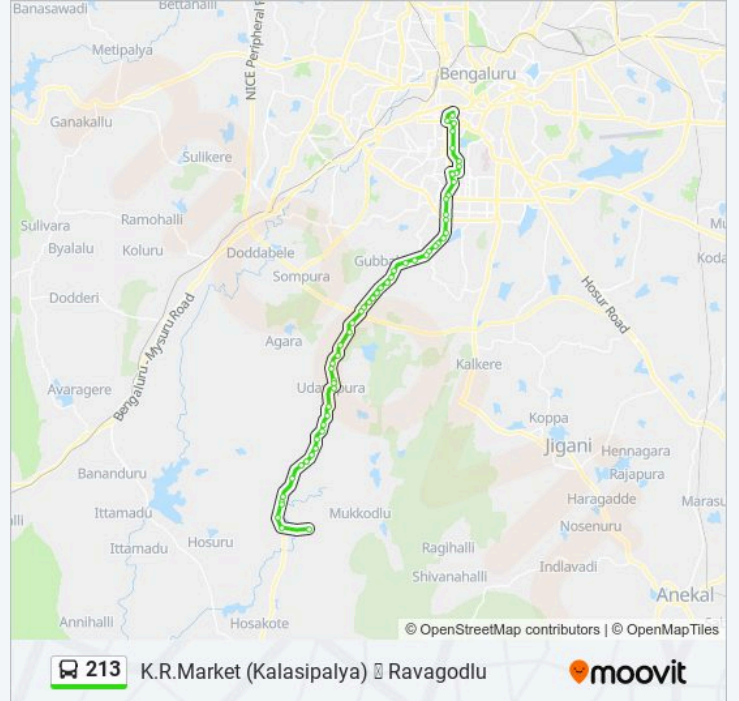

Shanimahathma Temple

Kuppareddy Kere

Agara Cross

Chinnayyanapalya Silk Farm

Silk Institute Metro Station

Silk Institute Metro Station

Vajramuneshwara Gate

Twinkler School Thalagattapura

Thalagattapura

Thalagattapura Metro Station

Bayyanapalya

Vajarahalli Metro Station

Raghuvanahalli Cross

Gubbalala

Doddakallasandra

Konanakunte Cross Metro Station

Konanakunte Cross (Kanakapura Road)

Metro Whole Sale (Kanakapura Road)

Yelachenahalli Metro Station

Yelachenahalli

Jaraganahalli

J.P.Nagara Metro Station

Sarakki

Banashankari Bus Station

Hunasemara

Deepak Nursing Home

Yediyur

6th Block Jayanagara

Nanda Talkies

South End Circle

M.N.Krishnarao Park

Sajjan Rao Circle