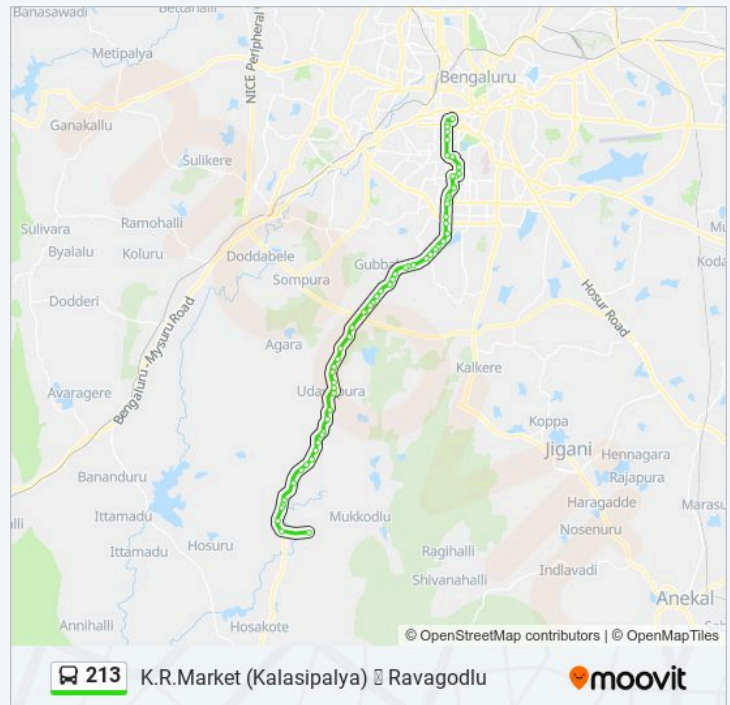

Yelachenahalli Metro Station

Metro Whole Sale (Kanakapura Road)

Konanakunte Cross (Kanakapura Road)

Konanakunte Cross Metro Station

Doddakallasandra

213 bus Time Schedule

Ravagodlu Route Timetable:

Sunday	16:40 - 20:15
Monday	16:40 - 20:15
Tuesday	16:40 - 20:15
Wednesday	16:40 - 20:15
Thursday	16:40 - 20:15
Friday	16:40 - 20:15
Saturday	16:40 - 20:15

213 bus Info

Direction: Ravagodlu

Stops: 62

Trip Duration: 68 min

Line Summary:

Doddakallsandra Metro Station

Gubbalala

Raghuvanahalli Cross