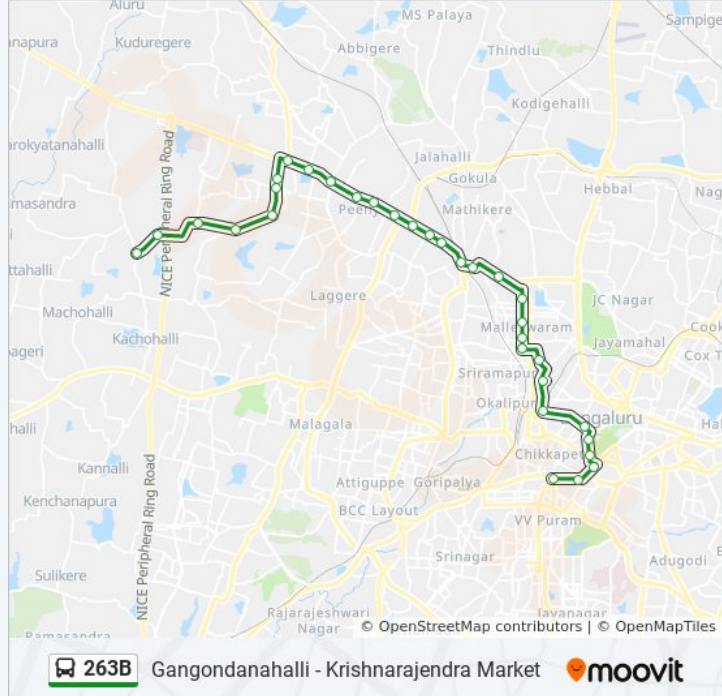

Yeshwanthpura Circle

18th Cross Malleshwaram

13th Cross Malleshwaram

8th Cross Malleshwaram

Malleshwaram Circle

Malleshwaram Link Road

Sheshadripuram College

Anand Rao Circle

Maharani College

K.R.Circle

St Marthas Hospital Corporation

Corporation

Town Hall

K.R.Market

263B bus time schedules and route maps are available in an offline PDF at moovitapp.com. Use the [Moovit App](#) to see live bus times, train schedule or subway schedule, and step-by-step directions for all public transit in Bengaluru.

[About Moovit](#) • [MaaS Solutions](#) • [Supported Countries](#) • [Mooviter Community](#)

© 2024 Moovit - All Rights Reserved

Check Live Arrival Times