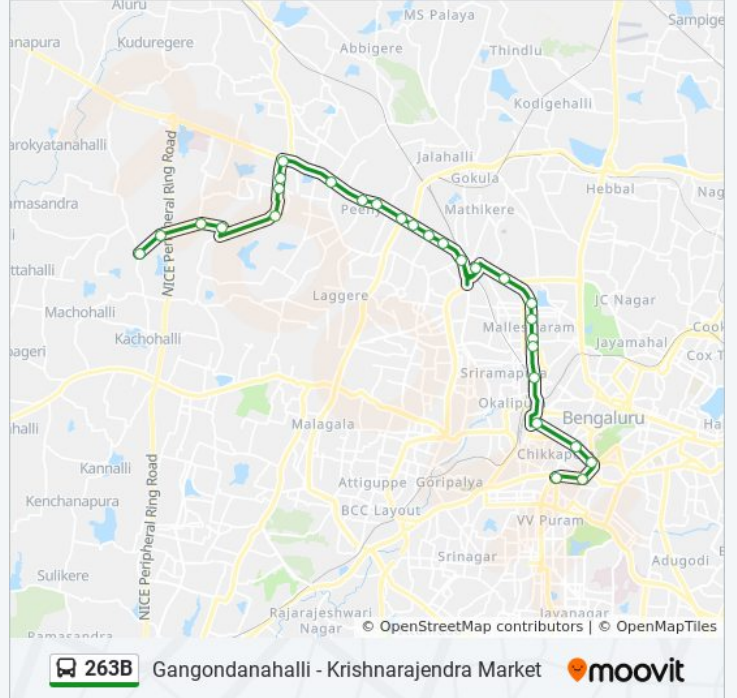

Nagasandra Cross

Rukmini Nagara

Nelagadarenahalli

Siddartha International School

Thippennahalli Cross

Shanthinagara

Gangondanahalli

Direction: Krishnarajendra Market

32 stops

[VIEW LINE SCHEDULE](#)

Gangondanahalli

Shanthinagara

Thippennahalli Cross

Indiranagara

Nelagadarenahalli

Nagasandra Cross

Rukmini Nagara

8th Mile Dasarahalli

T Dasarahalli

Jalahalli Cross

Peenya

S.R.S.Peenya

C.M.T.I.

Goraguntepalya

M.E.I.Factory

R.M.C.Yard (Yashawanthapura New Railway Station)

Govardhan Talkies

Yeshwanthapura Bus Station

263B bus Time Schedule

Krishnarajendra Market Route Timetable:

Sunday	10:00 - 16:25
Monday	10:00 - 16:25
Tuesday	10:00 - 16:25
Wednesday	10:00 - 16:25
Thursday	10:00 - 16:25
Friday	10:00 - 16:25
Saturday	10:00 - 16:25

263B bus Info

Direction: Krishnarajendra Market

Stops: 32

Trip Duration: 48 min

Line Summary: