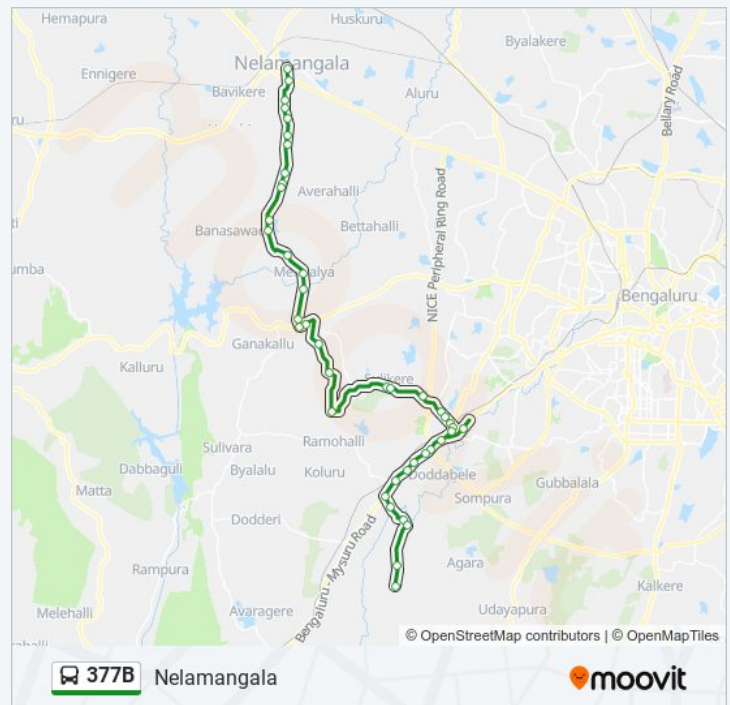

### 377B bus Info

**Direction:** Nelamangala

**Stops:** 42

**Trip Duration:** 75 min

**Line Summary:**

Byregowdanahalli

Mallapura Cross

Lakshmi Devasthanam