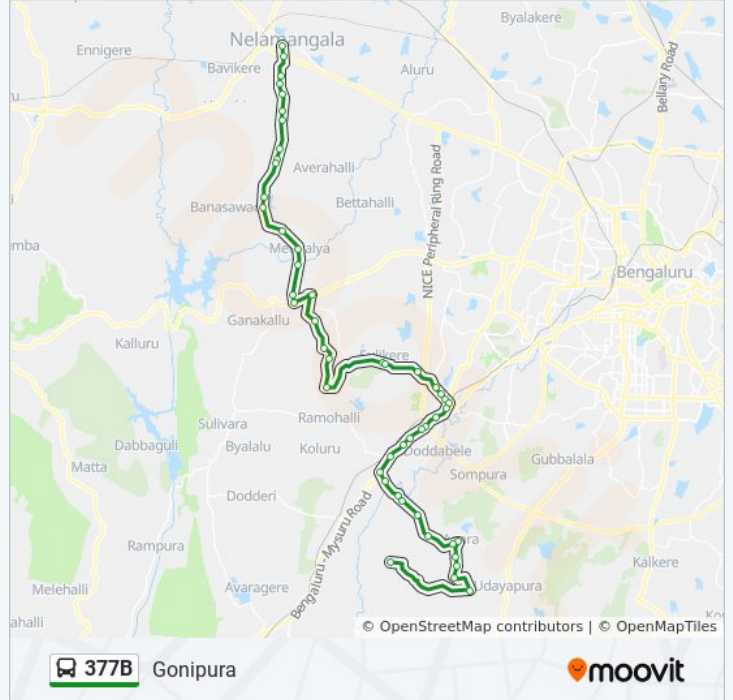

## 377B bus Time Schedule

Gonipura Route Timetable:

Sunday	10:05 - 16:30
Monday	10:05 - 16:30
Tuesday	10:05 - 16:30
Wednesday	10:05 - 16:30
Thursday	10:05 - 16:30
Friday	10:05 - 16:30
Saturday	10:05 - 16:30

## 377B bus Info

**Direction:** Gonipura

**Stops:** 48

**Trip Duration:** 88 min

**Line Summary:**

Byrohalli Gate  
 Kommaghatta  
 Beedi Karmikara Colony Gate  
 Bandemutt Gate Kengeri  
 Robin Theatre  
 Kommaghatta Junction  
 Kengeri Ganesha Temple  
 I.M.A.C.India  
 Kengeri Road Junction  
 Basavanagara Kengeri  
 R.R.Medical College  
 Anchepalya Bidadi Road  
 Ramohalli Cross  
 Kumbalagodu  
 Y.M.C.A.Public School  
 Thagachaguppe  
 Devagere Cross  
 Devagere  
 Gangasandra  
 Hosapallya  
 Agara  
 Byrasandra  
 Banjarapalya  
 Channapatna  
 Utthari  
 Gonipura

**Direction: Nelamangala**

42 stops

[VIEW LINE SCHEDULE](#)

Gonipura  
 K Gollahalli  
 Devagere Cross

**377B bus Time Schedule**

Nelamangala Route Timetable:

Sunday	08:20 - 12:15
Monday	08:20 - 12:15
Tuesday	08:20 - 12:15
Wednesday	08:20 - 12:15