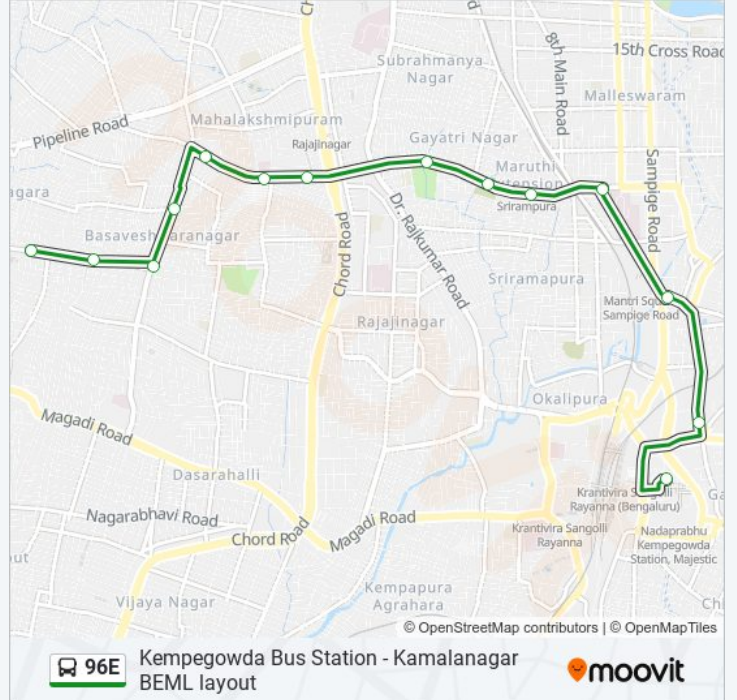

The 96E bus line (Kempegowda Bus Station - Kamalanagar BEML layout) has 2 routes. For regular weekdays, their operation hours are:

(1) Kamalanagar Beml Layout: 05:30 - 20:45(2) Kempegowda Bus Station: 06:35 - 21:05

Use the Moovit App to find the closest 96E bus station near you and find out when is the next 96E bus arriving.

Direction: Kamalanagar Beml Layout

14 stops

[VIEW LINE SCHEDULE](#)

- Kempegowda Bus Station
- Anand Rao Circle
- Central (Towards K.B.S.Majestic)
- Malleshwaram Circle
- Devaiah Park
- Harishchandra Ghat
- Mariyappanapalya
- Navarang Theatre
- Modi Hospital
- Shankar Mutt
- Water Tank Kamalanagara
- 8th Main Kamalanagara
- Sharada Colony Kamalanagara
- Kamalanagara

96E bus Time Schedule

Kamalanagar Beml Layout Route Timetable:

Sunday	05:30 - 20:45
Monday	05:30 - 20:45
Tuesday	05:30 - 20:45
Wednesday	05:30 - 20:45
Thursday	05:30 - 20:45
Friday	05:30 - 20:45
Saturday	05:30 - 20:45

96E bus Info

Direction: Kamalanagar Beml Layout

Stops: 14

Trip Duration: 21 min

Line Summary:

Direction: Kempegowda Bus Station

14 stops

[VIEW LINE SCHEDULE](#)