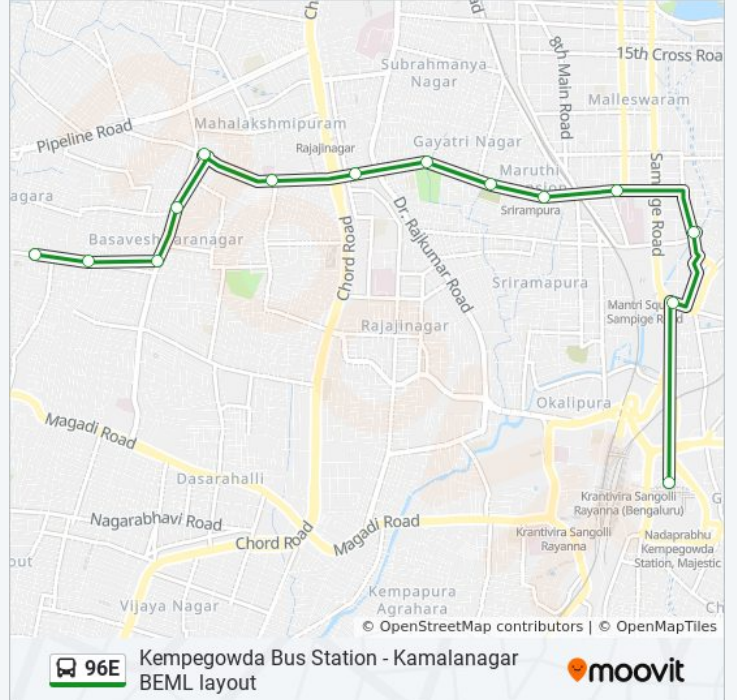

The 96E bus line (Kempegowda Bus Station - Kamalanagar BEML layout) has 2 routes. For regular weekdays, their operation hours are:

(1) Kamalanagar Beml Layout: 05:30 - 20:45(2) Kempegowda Bus Station: 06:35 - 21:05

Use the Moovit App to find the closest 96E bus station near you and find out when is the next 96E bus arriving.

Direction: Kamalanagar Beml Layout

14 stops

[VIEW LINE SCHEDULE](#)

- Kempegowda Bus Station
- Anand Rao Circle
- Central (Towards K.B.S.Majestic)
- Malleshwaram Circle
- Devaiah Park
- Harishchandra Ghat
- Mariyappanapalya
- Navarang Theatre
- Modi Hospital
- Shankar Mutt
- Water Tank Kamalanagara
- 8th Main Kamalanagara
- Sharada Colony Kamalanagara
- Kamalanagara

96E bus Time Schedule

Kempegowda Bus Station Route Timetable:

Sunday	06:35 - 21:05
Monday	06:35 - 21:05
Tuesday	06:35 - 21:05
Wednesday	06:35 - 21:05
Thursday	06:35 - 21:05
Friday	06:35 - 21:05
Saturday	06:35 - 21:05

96E bus Info

Direction: Kempegowda Bus Station

Stops: 14

Trip Duration: 19 min

Line Summary:

96E bus time schedules and route maps are available in an offline PDF at moovitapp.com. Use the Moovit App to see live bus times, train schedule or subway schedule, and step-by-step directions for all public transit in Bengaluru.